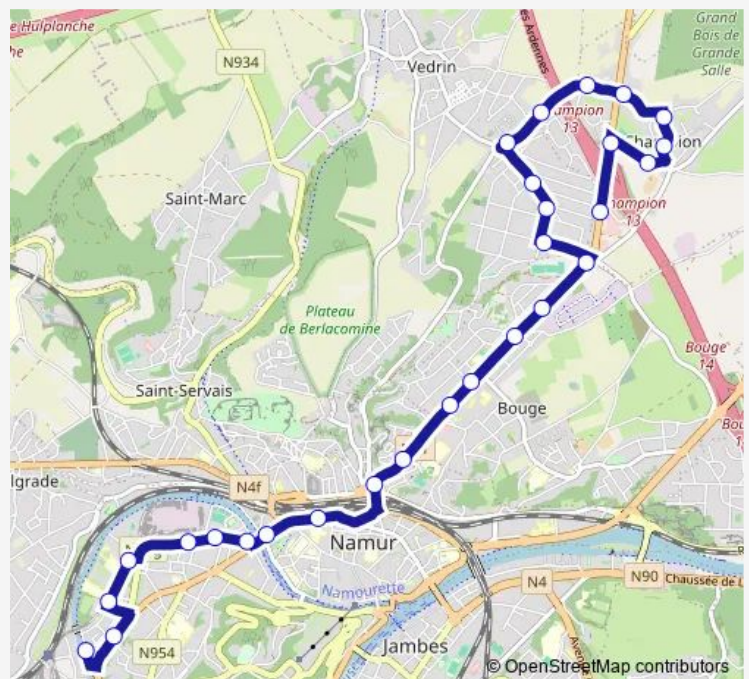

Bus 27 Salzennes (Balances) - Champion - Vedrin

[Go to website](#)

Direction

Champion Rue Fontaine — Salzennes Château des Balances

28 stops

[Open route schedule](#)

Champion Rue Fontaine

Champion Rue Notre-Dame

Champion Institut

Champion Place communale

Champion Eglise

Champion Rue A. Colin

Champion Rue des Sarrasins

Vedrin Rue M. Lejeune

Vedrin Les Comognes

Vedrin Rue Debehogne

Vedrin Eglise des Comognes

Vedrin Place Romain

Bouge P+R Chaussée de Louvain

Bouge Bois de Bouge

Bouge Rue Lambert

Bouge Rue Saint-Luc

Bouge Moulin-à-vent

Namur Iata

Namur Heuvy

Namur Pl. de la Station - Quai B

Namur Avenue de Stassart

Route schedule

Champion Rue Fontaine — Salzennes Château des Balances

Monday 05:18-22:22

Tuesday 05:18-22:22

Wednesday 05:18-22:22

Thursday 05:18-22:22

Friday 05:18-22:22

Saturday 06:17-22:21

Sunday 07:57-21:27

Route info

Direction: Champion Rue Fontaine

Stops: 28

Trip Duration: 0 hour 36 min

27 — Salzennes (Balances) - Champion - Vedrin