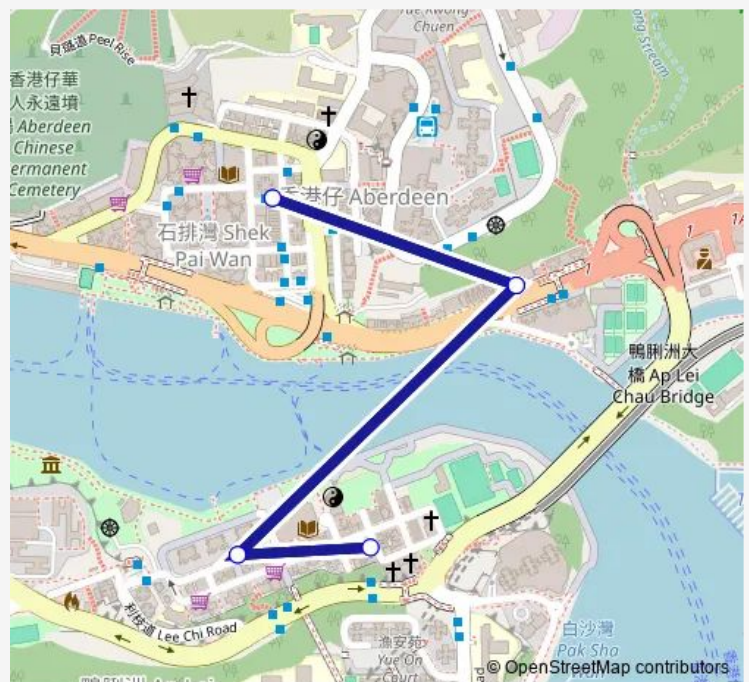

### Route schedule

SAI ON Street, Near Port Centre|Sai ON Street, Near Port Centre — WAI Fung Street, Near Shun LEE Building|Wai Fung Street, Near 順利樓

Monday	06:05-20:00
Tuesday	06:05-20:00
Wednesday	06:05-20:00
Thursday	06:05-20:00
Friday	06:05-20:00
Saturday	06:05-20:00
Sunday	06:05-20:00

### Route info

Direction: SAI ON Street, Near Port Centre|Sai ON Street, Near Port Centre

Stops: 4

Trip Duration: 0 hour 9 min

### Direction

WAI Fung Street, Near Shun LEE Building|Wai Fung Street, Near 順利樓 — SAI ON Street, Near Port Centre|Sai ON Street, Near Port Centre

6 stops

[Open route schedule](#)

WAI Fung Street, Near Shun LEE Building|Wai Fung Street, Near 順利樓

Main Street, AP LEI Chau, Near Coble Court

Near AP LEI Chau Clinic, Main Street, AP LEI Chau

Aberdeen Praya Road, Near Ocean Court Block 3

Aberdeen Praya Road, Near Aberdeen Promenade

SAI ON Street, Near Port Centre|Sai ON Street, Near Port Centre