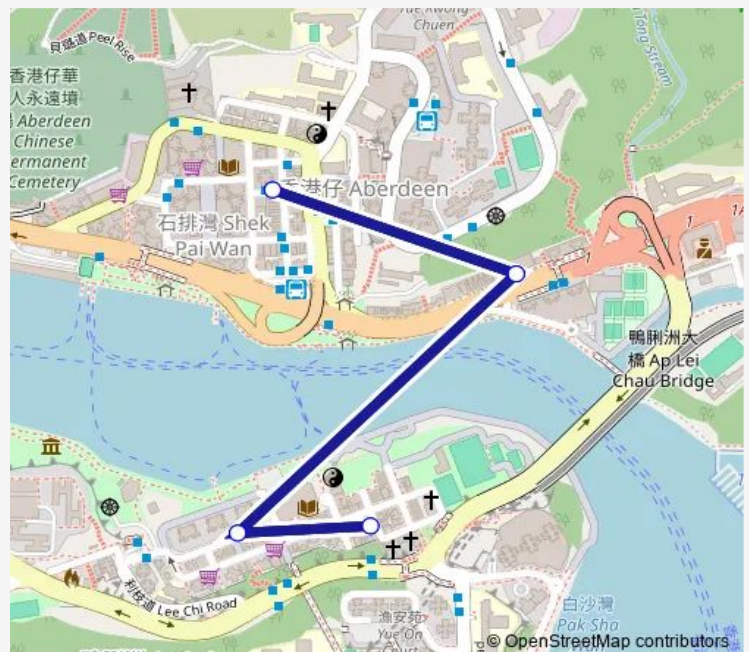

### Route schedule

SAI ON STREET, NEAR PORT CENTRE|SAI ON STREET, NEAR PORT CENTRE — WAI FUNG STREET, NEAR SHUN LEE BUILDING|WAI FUNG STREET, NEAR 順利樓

Monday 06:05-20:00

Tuesday 06:05-20:00

Wednesday 06:05-20:00

### Route info

Direction: SAI ON STREET, NEAR PORT CENTRE|SAI ON STREET, NEAR PORT CENTRE

Stops: 4

Trip Duration: 0 hour 9 min

### Direction

WAI FUNG STREET, NEAR SHUN LEE BUILDING|WAI FUNG STREET, NEAR 順利樓 — SAI ON STREET, NEAR PORT CENTRE|SAI ON STREET, NEAR PORT CENTRE

6 stops

[Open route schedule](#)

WAI FUNG STREET, NEAR SHUN LEE BUILDING|WAI FUNG STREET, NEAR 順利樓

MAIN STREET, AP LEI CHAU, NEAR COBLE COURT

NEAR AP LEI CHAU CLINIC, MAIN STREET, AP LEI CHAU

ABERDEEN PRAYA ROAD, NEAR OCEAN COURT BLOCK 3

ABERDEEN PRAYA ROAD, NEAR ABERDEEN PROMENADE

SAI ON STREET, NEAR PORT CENTRE|SAI ON STREET, NEAR PORT CENTRE