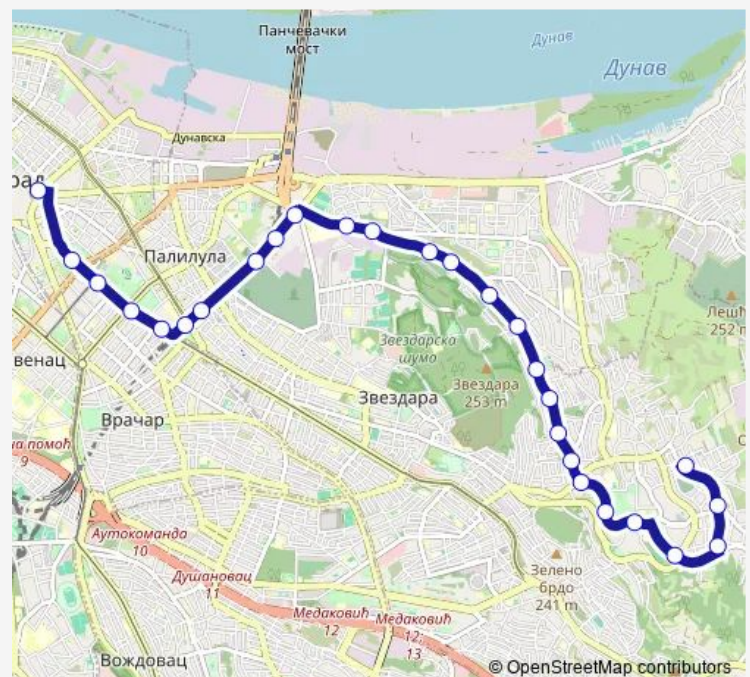

Direction

Trg Republike — Mirijevo 3

27 stops

[Open route schedule](#)

Trg Republike

Pionirski Park

Resavska

Pravni Fakultet

Vitezova Karađorđeve Zvezde

Route schedule

Trg Republike — Mirijevo 3

Monday 04:00-23:35

Tuesday 04:00-23:35

Wednesday 04:00-23:35

Thursday 04:00-23:35

Friday 04:00-23:35

Saturday 04:00-23:35

Sunday 04:00-23:35

Route info

Direction: Trg Republike

Stops: 27

Trip Duration: 0 hour 42 min

Selište

Stojčino Brdo

Matice Srpske

Mihaila Bulgakova

Semjuela Beketa

Mirjevo 3

Direction

Mirjevo 3 — Trg Republike

26 stops

[Open route schedule](#)