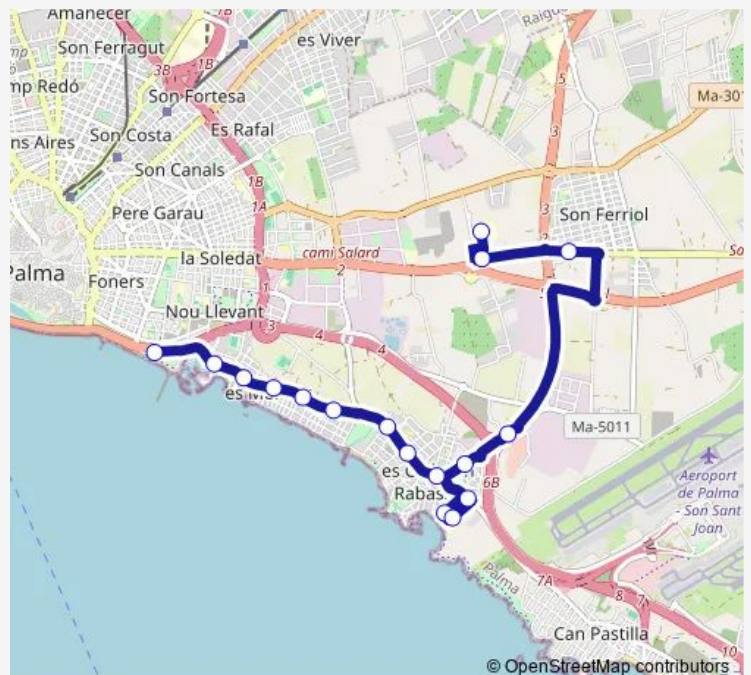

### Route schedule

84-Àrea d'intercanvi Palau de Congressos — 849-Hospital de Son Llatzer

Monday 17:57

Tuesday 17:57

Wednesday 17:57

Thursday 17:57

Friday 17:57

Saturday 13:53

### Route info

Direction: 84-Àrea d'intercanvi Palau de Congressos

Stops: 17

Trip Duration: 0 hour 37 min

## Route info

Direction: 849-Hospital de Son Llatzer

Stops: 13

Trip Duration: 0 hour 22 min

27 Bus time schedules and route maps are available in an offline PDF at [busmaps.com](https://busmaps.com). Use the [busmaps.com](https://busmaps.com) website to see live bus times, train schedule or subway schedule, and step-by-step directions for all public transit in Palma