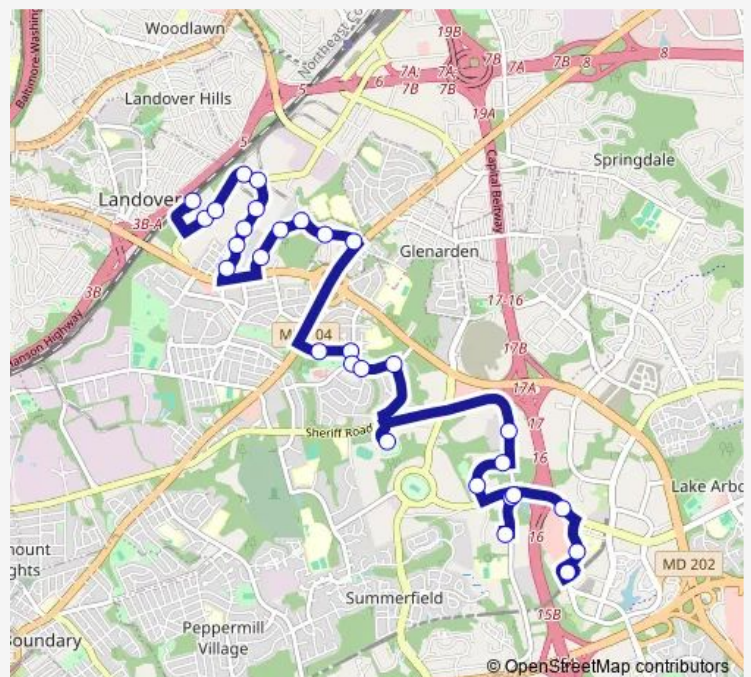

**Direction**

Landover Metrorail Station Bus Bay A — Downtown Largo  
Metrorail Station At Bus Bay G

29 stops

[Open route schedule](#)

- Landover Metrorail Station Bus Bay A
- Penny Dr at Landover Metrorail Station Ent.
- Penny Dr at 3133 Penny Dr
- Penny Dr at 3301 Penny Dr
- Penny Dr at 75th Ave
- 75th Ave at 3310 7th Ave
- 75th Ave at 3300 75th Ave
- 75th Ave at Metro Pointe
- 75th Ave & Landover Rd
- Dodge Park Rd at Dodge Plaza
- Dodge Park Rd At Kings Square Apts
- Dodge Park Rd at Hubbard Rd
- Hubbard Rd at 3300 Dodge Park Rd
- Hubbard Rd at Martin Luther King Jr Hwy
- Greenleaf Rd At Normandy Rd
- Greenleaf Rd At Matthew Henson Ave
- Matthew Henson Ave At Barlowe Rd
- Barlowe Rd At Palmer Park Rd
- Barlowe Rd At Allendale Dr
- Prince George's Sports & Learning Complex
- Brightseat Rd at Landsdowne Village Apartments

Route schedule

Landover Metrorail Station Bus Bay A — Downtown Largo  
Metrorail Station At Bus Bay G

Monday	06:00-17:15
Tuesday	06:00-17:15
Wednesday	06:00-17:15
Thursday	06:00-17:15
Friday	06:00-17:15
Saturday	—
Sunday	—

Route info

Direction: Landover Metrorail Station Bus Bay A

Stops: 29

Trip Duration: 0 hour 27 min

27 — Landover Metro / Downtown Largo

Jericho City Dr at Brightseat Rd.

Jericho City Dr at Jericho Christian Academy

Brightseat Road at Bishop Peebles Drive

Brightseat Road at Jericho Residences

Brightseat Road at Arena Drive

Arena Drive at Shoppers Way

Harry S. Truman Drive at Largo Hospital

Downtown Largo Metrorail Station At Bus Bay G