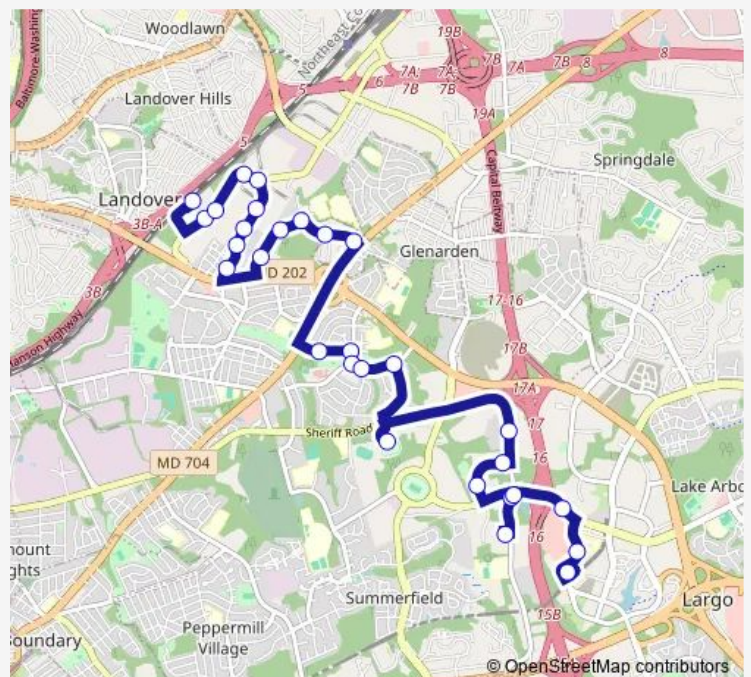

**Bus 27 Landover Metro / Downtown Largo**

[Go to website](#)

**Direction**

Landover Metrorail Station Bus Bay A — Downtown Largo  
Metrorail Station At Bus Bay G

29 stops

[Open route schedule](#)

- Landover Metrorail Station Bus Bay A
- Penny Dr at Landover Metrorail Station Ent.
- Penny Dr at 3133 Penny Dr
- Penny Dr at 3301 Penny Dr
- Penny Dr at 75th Ave
- 75th Ave at 3310 7th Ave
- 75th Ave at 3300 75th Ave
- 75th Ave at Metro Pointe
- 75th Ave & Landover Rd
- Dodge Park Rd at Dodge Plaza
- Dodge Park Rd At Kings Square Apts
- Dodge Park Rd at Hubbard Rd
- Hubbard Rd at 3300 Dodge Park Rd
- Hubbard Rd at Martin Luther King Jr Hwy
- Greenleaf Rd At Normandy Rd
- Greenleaf Rd At Matthew Henson Ave
- Matthew Henson Ave At Barlowe Rd
- Barlowe Rd At Palmer Park Rd
- Barlowe Rd At Allendale Dr
- Prince George's Sports & Learning Complex
- Brightseat Rd at Landsdowne Village Apartments

**Route schedule**

Landover Metrorail Station Bus Bay A — Downtown Largo  
Metrorail Station At Bus Bay G

Monday	06:00-17:15
Tuesday	06:00-17:15
Wednesday	06:00-17:15
Thursday	06:00-17:15
Friday	06:00-17:15
Saturday	—
Sunday	—

**Route info**

Direction: Landover Metrorail Station Bus Bay A

Stops: 29

Trip Duration: 0 hour 27 min

27 — Landover Metro / Downtown Largo

Jericho City Dr at Brightseat Rd.

Jericho City Dr at Jericho Christian Academy

Brightseat Road at Bishop Peebles Drive

Brightseat Road at Jericho Residences

Brightseat Road at Arena Drive

Arena Drive at Shoppers Way

Harry S. Truman Drive at Largo Hospital

Downtown Largo Metrorail Station At Bus Bay G