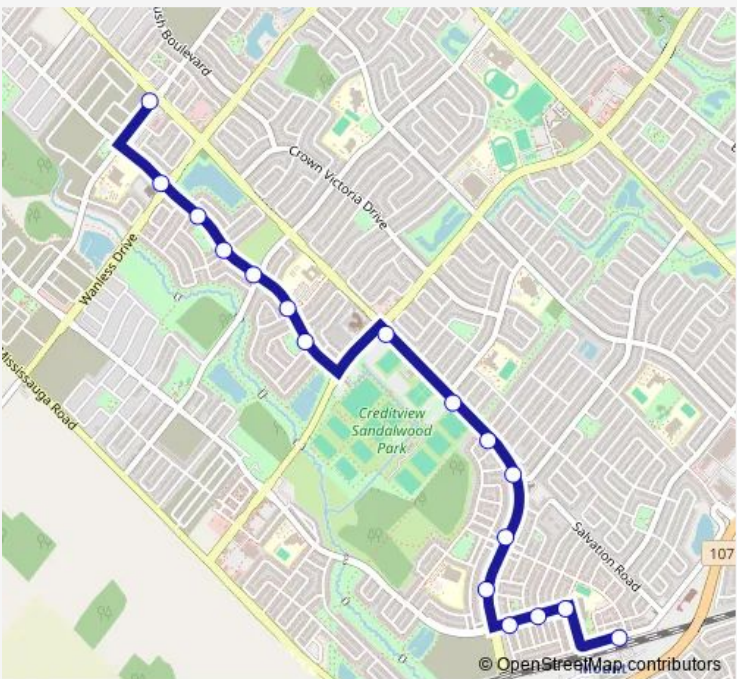

Bus 27 Robert Parkinson

[Go to website](#)

Direction
 Remembrance Rd w/of Creditview Rd — Mount Pleasant Village - Route 27 / 28 Stop
 17 stops
[Open route schedule](#)

- Remembrance Rd w/of Creditview Rd
- Robert Parkinson Dr n/of Wanless Dr
- Robert Parkinson Dr s/of Eckford Lane
- Robert Parkinson Dr n/of Allium Rd
- Robert Parkinson Dr at Buick Blvd
- Robert Parkinson Dr n/of Giltspur Rd
- Robert Parkinson Dr n/of Killick Rd
- Creditview Rd s/of Sandalwood Pky
- Creditview Rd s/of Mccrimmon Dr
- Creditview Rd s/of Aylesbury Rd
- Creditview Rd n/of Fairhill Ave
- Creditview Rd n/of Bleasdale Ave
- Creditview Rd btwn Bleasdale Ave & Veterans Dr
- Ganton Heights w/of Butterworth Rd
- Ganton Heights opp Bevington Rd
- Ganton Heights w/of Commuter Dr
- Mount Pleasant Village - Route 27 / 28 Stop

Route schedule
 Remembrance Rd w/of Creditview Rd — Mount Pleasant Village - Route 27 / 28 Stop

Monday	05:55-19:55
Tuesday	05:55-19:55
Wednesday	05:55-19:55
Thursday	05:55-19:55
Friday	05:55-19:55
Saturday	05:55-19:55
Sunday	05:55-19:55

Route info
 Direction: Remembrance Rd w/of Creditview Rd
 Stops: 17
 Trip Duration: 0 hour 11 min

Direction

Mount Pleasant Village - Route 27 / 28 Stop — Remembrance Rd w/of Creditview Rd

22 stops

[Open route schedule](#)

Tuesday 05:40-19:37

Wednesday 05:40-19:37

Thursday 05:40-19:37

Friday 05:40-19:37

Saturday 05:40-19:37

Sunday 05:40-19:37

Route info

Direction: Mount Pleasant Village - Route 27 / 28 Stop