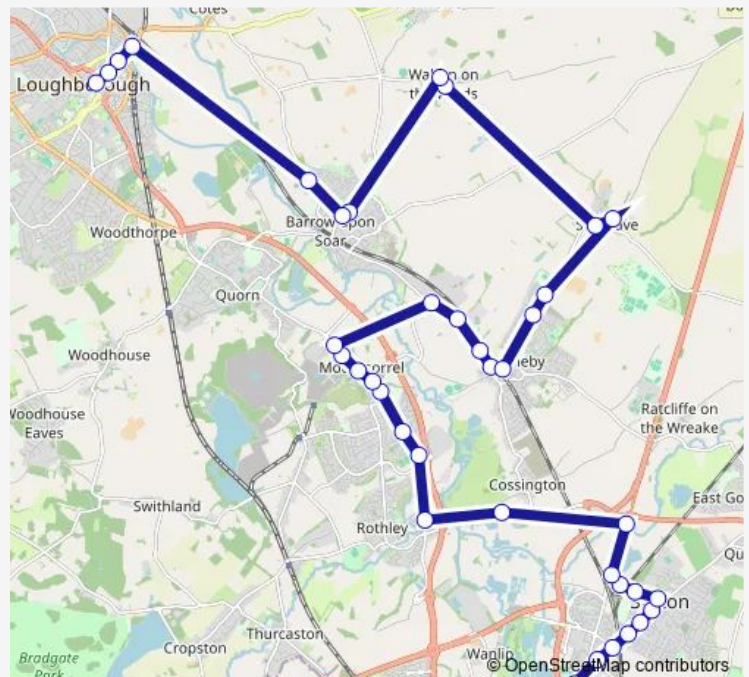

Barkby Lane

Wanlip Road

Rail Station

Albert Street

Brookside

Fox & Hounds

Brook Street

The Half Croft

Bond Lane

Bradgate Close

Hawcliffe Road

Route schedule

Pizza Hut — Baxter Gate

Monday 07:24-16:30

Tuesday 07:24-16:30

Wednesday 07:24-16:30

Thursday 07:24-16:30

Friday 07:24-16:30

Saturday 08:00-16:30

Sunday —

Route info

Direction: Pizza Hut

Stops: 39

Trip Duration: 1 hour 6 min

27 — Thurmaston - Loughborough

Hayhill

Barrow Road

Wrights Acre

Lovett Court

Rail Station

Jubilee Avenue

Wattle Close