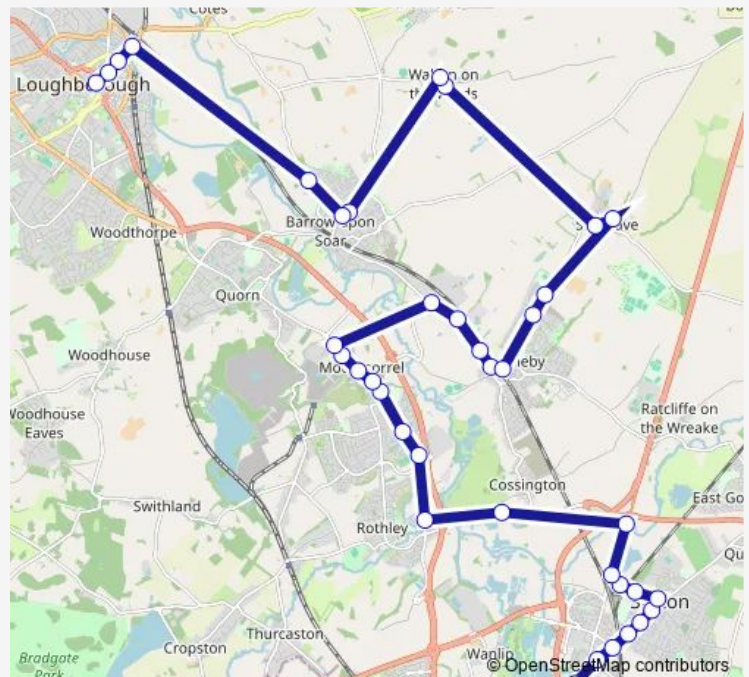

Barkby Lane

Wanlip Road

Rail Station

Albert Street

Brookside

Fox & Hounds

Brook Street

The Half Croft

Bond Lane

Bradgate Close

Hawcliffe Road

Route schedule

Pizza Hut — Baxter Gate

Monday 07:24-16:30

Tuesday 07:24-16:30

Wednesday 07:24-16:30

Thursday 07:24-16:30

Friday 07:24-16:30

Saturday 08:00-16:30

Sunday —

Route info

Direction: Pizza Hut

Stops: 39

Trip Duration: 1 hour 6 min

27 — Thurmaston - Loughborough

Hayhill

Barrow Road

Wrights Acre

Lovett Court

Rail Station

Jubilee Avenue

Wattle Close