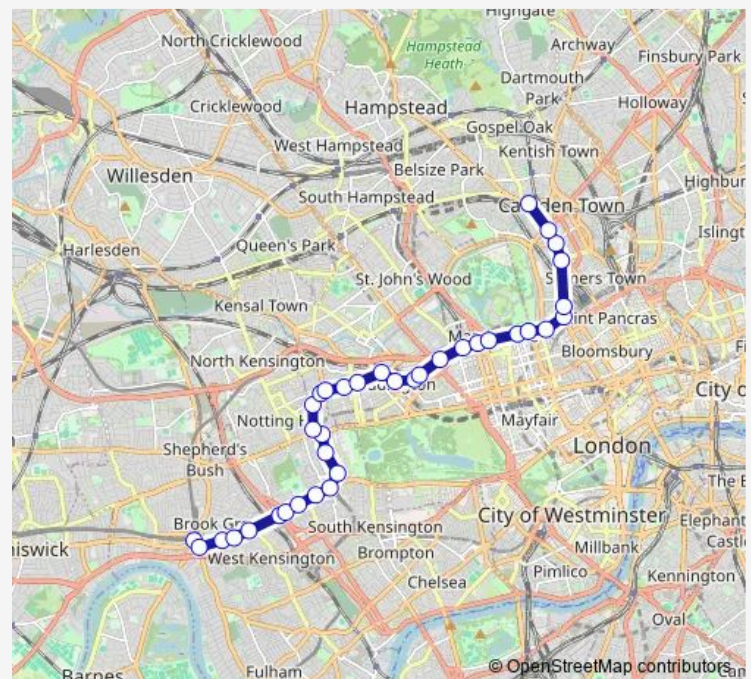

### Route schedule

Hammersmith (H&C and Circle Lines) — Hartland Road / Camden Market

Monday 00:01-23:49

Tuesday 00:01-23:49

Wednesday 00:01-23:49

Thursday 00:01-23:49

Friday 00:12-23:59

Saturday 00:12-23:59

### Route info

Direction: Hammersmith (H&C and Circle Lines)

Stops: 36

Trip Duration: 1 hour 4 min

27 — Hammersmith - Kensington - Paddington - Camden Town - Chalk Farm

Paddington Station / Eastbourne Terrace