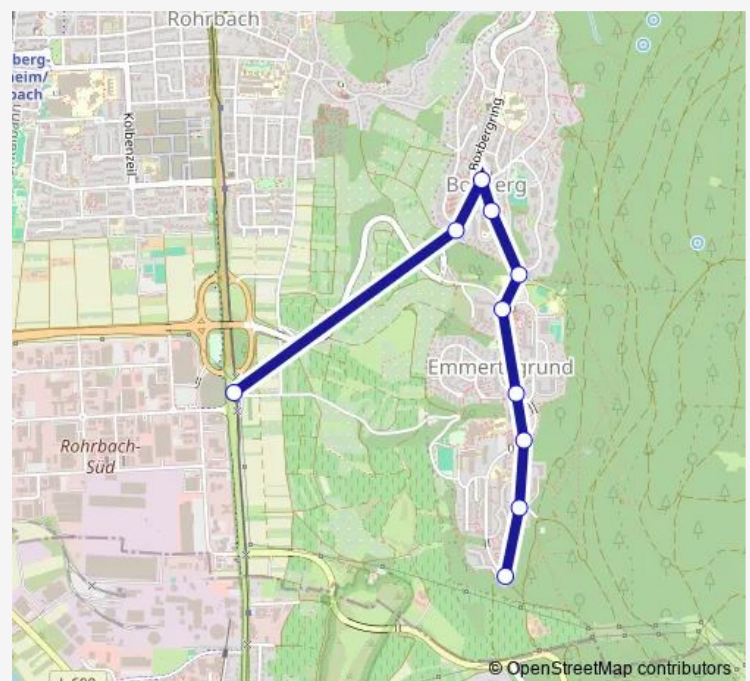

Augustinum

Forum

HD Otto-Hahn-Straße

Mombertplatz

Louise-Ebert-Zentrum

Haselnussweg

Am Götzenberg

Rohrbach Süd

Route schedule

Emmertsgrund — Rohrbach Süd

Monday	04:57-22:16
Tuesday	04:57-22:16
Wednesday	04:57-22:16
Thursday	04:57-22:16
Friday	04:57-22:16
Saturday	21:46-22:16
Sunday	06:31-22:31

Route info

Direction: Emmertsgrund

Stops: 10

Trip Duration: 0 hour 11 min

Direction

Rohrbach Süd — Emmertsgrund

10 stops

[Open route schedule](#)

Rohrbach Süd

Am Götzenberg

Route schedule

Rohrbach Süd — Emmertsgrund

Monday 04:41-21:56

Tuesday 04:41-21:56

Wednesday 04:41-21:56

Thursday 04:41-21:56

Friday 04:41-21:56

Saturday 08:31-21:56