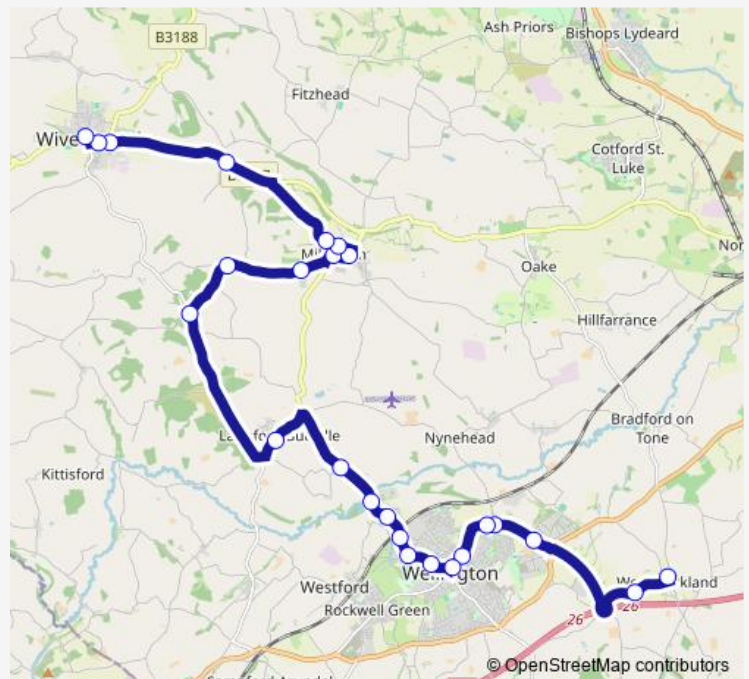

Thursday 09:15-12:15

Friday —

Saturday —

Sunday —

Route info

Direction: West Buckland War Memorial

Stops: 25

Trip Duration: 0 hour 37 min

27 — Wiveliscombe - West Buckland

Crowford Bridge

Taunton Road Roundabout

St Andrews Church

The Square

Direction

The Square — West Buckland War Memorial

25 stops

[Open route schedule](#)

The Square

St Andrews Church

Taunton Road Roundabout

Croford Turn

Wood Street

St Michaels Church

The Globe Inn

Sunday

—

Route info

Direction: The Square

Stops: 25

Trip Duration: 0 hour 40 min

27 Bus time schedules and route maps are available in an offline PDF at busmaps.com. Use the busmaps.com website to see live bus times, train schedule or subway schedule, and step-by-step directions for all public transit in Taunton