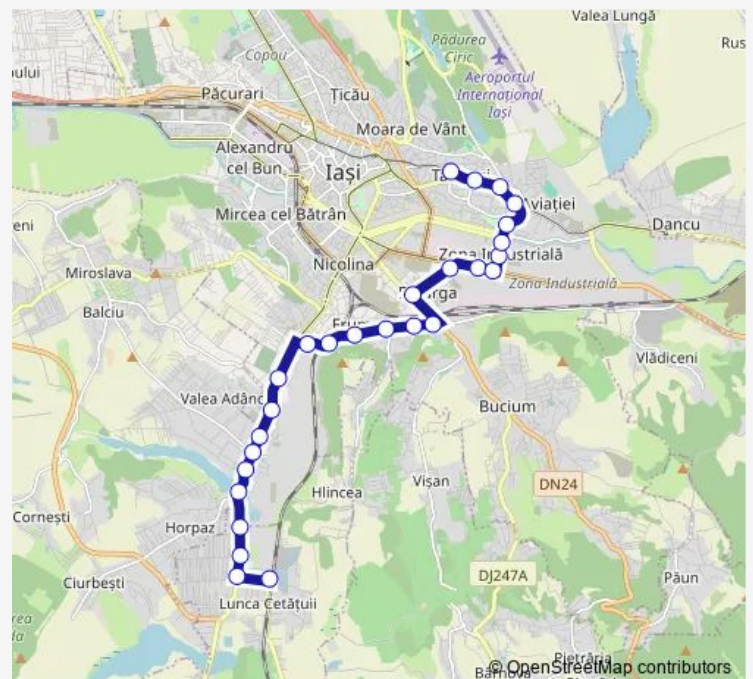

Saturday 05:00-22:20

Sunday 05:00-22:20

Route info

Direction: Blocuri Ciurea

Stops: 27

Trip Duration: 0 hour 38 min

Pod Metalurgie

Blocuri Metalurgie

Tătărai Sud

Flora

Dr. Savini

Tătărai Nord

Direction

Tătărai Nord — Blocuri Ciurea

29 stops

[Open route schedule](#)

Saturday 05:08-22:08

Sunday 05:08-22:08

Route info

Direction: Tătărai Nord

Stops: 29

Trip Duration: 0 hour 36 min

Sere Ciurea

Lunca Cetăuii