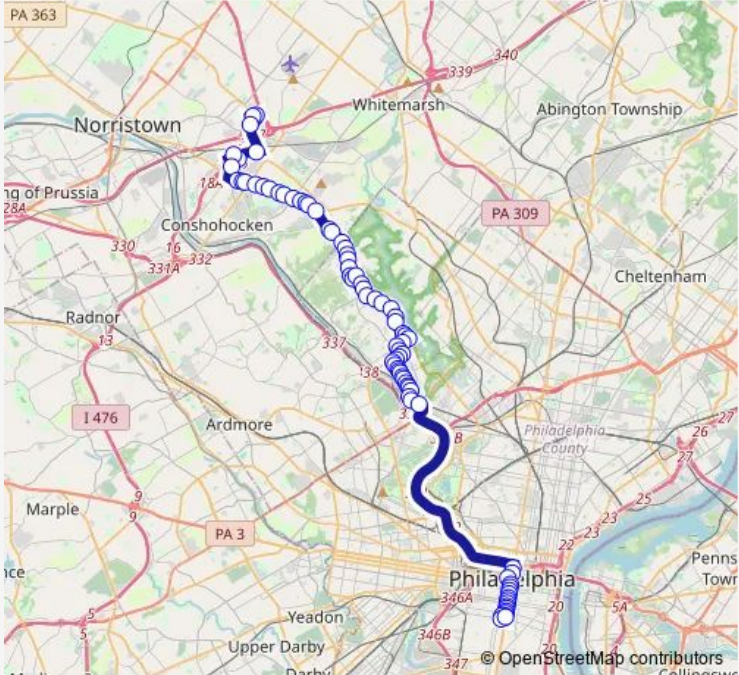

Bus 27 Broad-Carpenter to Plymouthmtgmall

[Go to website](#)

Direction
 Plymouth Meeting Mall — Broad St & Carpenter St
 80 stops
[Open route schedule](#)

- Plymouth Meeting Mall
- Hickory Rd & Fountain Rd - MBFS
- Hickory Rd & Germantown Pk - MBNS
- Germantown Pk & Launfall Rd
- Chemical Rd & Germantown Pk - MBFS
- Chemical Rd & Metroplex Dr
- Metroplex Shopping Center
- Chemical Rd & Gallagher Rd - FS
- Ridge Pk & Lynda Dr
- Ridge Pk & Butler Pk - 1 MBNS
- Ridge Pk & Butler Pk - 2 Mbns
- Ridge Pike & Butler Pike - Mbfs
- Ridge Pk & Spring Mill Rd - FS
- Ridge Pk & Ash Ln - Mbns
- Ridge Pk & Birch Dr - Mbns
- Ridge Pk & Birch Dr
- Ridge Pk & Joshua Rd - Fs
- Ridge Pk & Mulberry Ln
- Ridge Pk & S Gilinger Rd
- Ridge Pk & Holly Ln - FS
- Ridge Pk & Pine Ridge Rd

Route schedule
 Plymouth Meeting Mall — Broad St & Carpenter St

Monday	06:03-22:22
Tuesday	06:03-22:22
Wednesday	06:03-22:22
Thursday	06:03-22:22
Friday	06:03-22:22
Saturday	07:36-22:18
Sunday	09:28-22:20

Route info
 Direction: Plymouth Meeting Mall
 Stops: 80
 Trip Duration: 1 hour 8 min

27 — Broad-Carpenter to Plymouthmtgmall **BusMaps**

Ridge Pk & Barren Hill Rd - Mbfs

Ridge Pk & Manor Rd

Ridge Av & Northwestern Av - FS