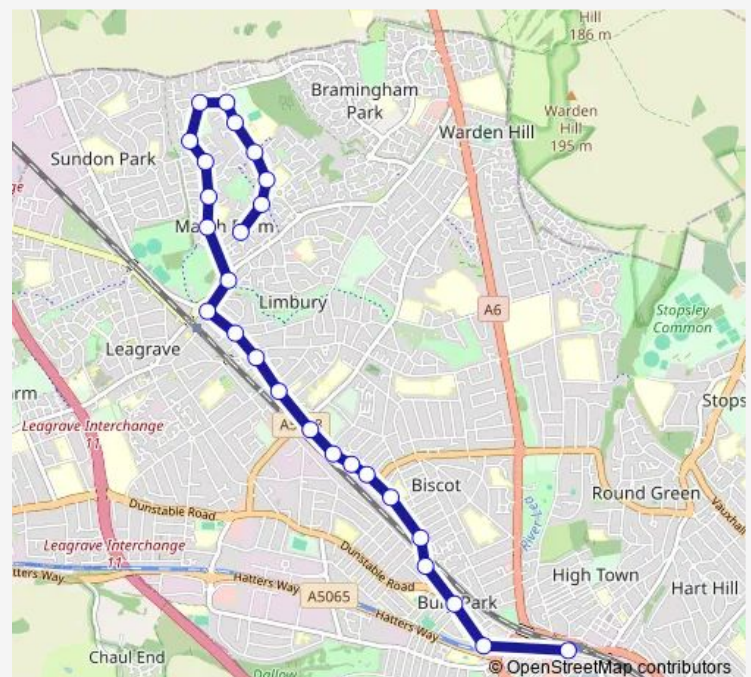

Thursday 05:15-23:40

Friday 05:15-23:40

Saturday 05:55-22:55

Sunday 07:45-22:55

Route info

Direction: Axe Close

Stops: 26

Trip Duration: 0 hour 38 min

27 — Luton - Leagrave - Marsh Farm

Saxon Road

Selbourne Road

Kenilworth Road

Sainsburys

Luton Station Interchange

Direction

Luton Station Interchange — Five Springs

Tudor Road

Millfield Road

Avenue Grimaldi

Waller Avenue

Roman Road

Archway Road

Hewlett Road

Leagrave Railway Station

Thursday 05:57-23:15

Friday 05:57-23:15

Saturday 06:30-23:00

Sunday 07:40-22:30

Route info

Direction: Luton Station Interchange

Stops: 26

Trip Duration: 0 hour 46 min