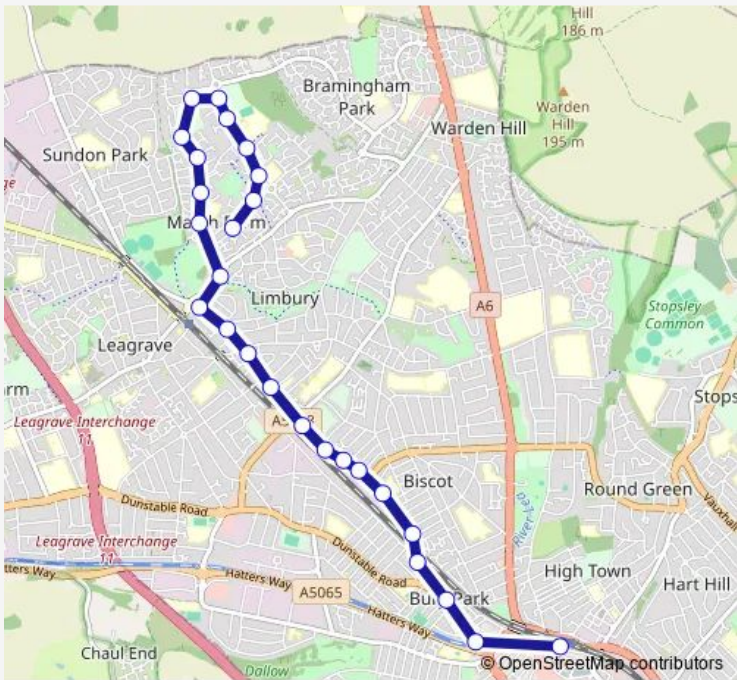

Bus 27 Luton - Leagrave - Marsh Farm

[Go to website](#)

Direction
 Axe Close — Luton Station Interchange
 26 stops
[Open route schedule](#)

- Axe Close
- Sherd Close
- Woodlands Secondary School
- Lea Manor High School
- Morris Close
- Wexham Close
- Whitefield Primary Academy
- Copenhagen Close
- Fitzwarin Close
- Littlewood Croft
- Five Springs
- Wauluds Bank Drive
- Leagrave Railway Station
- Hewlett Road
- Archway Road
- Roman Road
- Waller Avenue
- Avenue Grimaldi
- Millfield Road
- Rondini Avenue
- Tudor Road

Route schedule
 Axe Close — Luton Station Interchange

Monday	05:15-23:40
Tuesday	05:15-23:40
Wednesday	05:15-23:40
Thursday	05:15-23:40
Friday	05:15-23:40
Saturday	05:55-22:55
Sunday	07:45-22:55

Route info
 Direction: Axe Close
 Stops: 26
 Trip Duration: 0 hour 35 min

Tudor Road

Millfield Road

Avenue Grimaldi

Waller Avenue

Roman Road

Archway Road

Hewlett Road

Leagrave Railway Station

Thursday 05:57-23:15

Friday 05:57-23:15

Saturday 06:30-23:00

Sunday 07:40-22:30

Route info

Direction: Luton Station Interchange

Stops: 26

Trip Duration: 0 hour 48 min