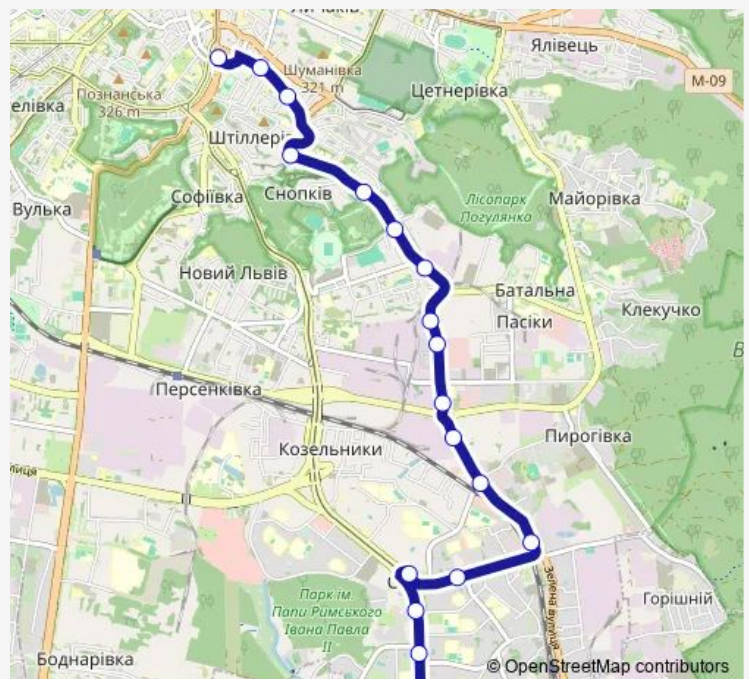

### Route schedule

Шота Руставелі (291) — Санта Барбара (457-1)

Monday 05:59-21:12

Tuesday 05:59-21:12

Wednesday 05:59-21:12

Thursday 05:59-21:12

Friday 05:59-21:12

Saturday 06:00-21:46

### Route info

Direction: Шота Руставелі (291)

Stops: 18

Trip Duration: 0 hour 41 min