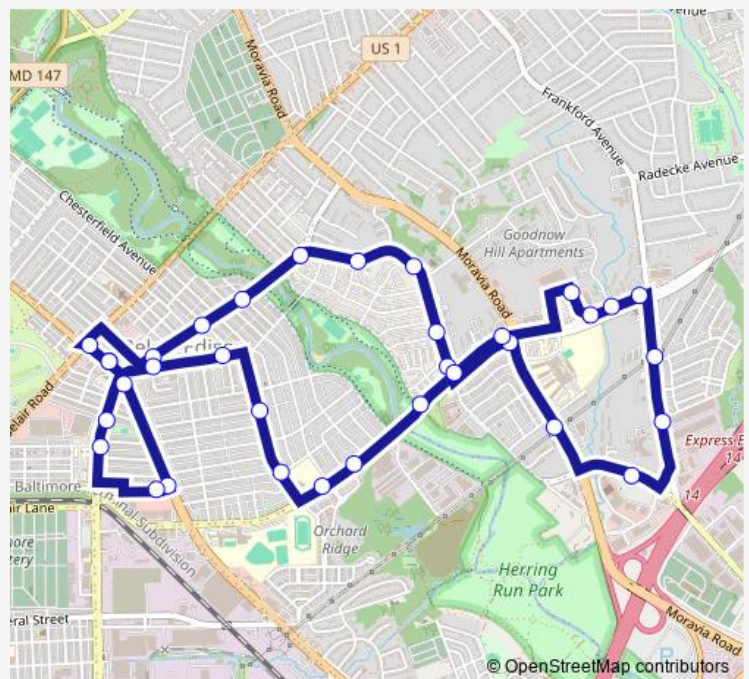

### Route schedule

Erdman AVE & Annetta AVE wb opp — Erdman AVE & Annetta AVE wb opp

Monday	06:00-18:40
Tuesday	06:00-18:40
Wednesday	06:00-18:40
Thursday	06:00-18:40
Friday	06:00-18:40
Saturday	08:00-18:40
Sunday	09:20-18:00

### Route info

Direction: Erdman AVE & Annetta AVE wb opp

Stops: 34

Trip Duration: 0 hour 28 min

57 — Belair - Edison Circulator

Sinclair LA & Parkside DR wb

Sinclair LN & Arbor View wb

Sinclair LN & Dudley AVE fs wb

Chesterfield AVE & Ravenwood AVE nb

Chesterfield AVE & Juneway nb

Brehms LN & Pelham AVE fs wb

Brehms LN & Mayfield AVE wb

Erdman AVE & Edison HWY sb

Erdman AVE & Enoch Pratt Library Center

Erdman Shopping Center