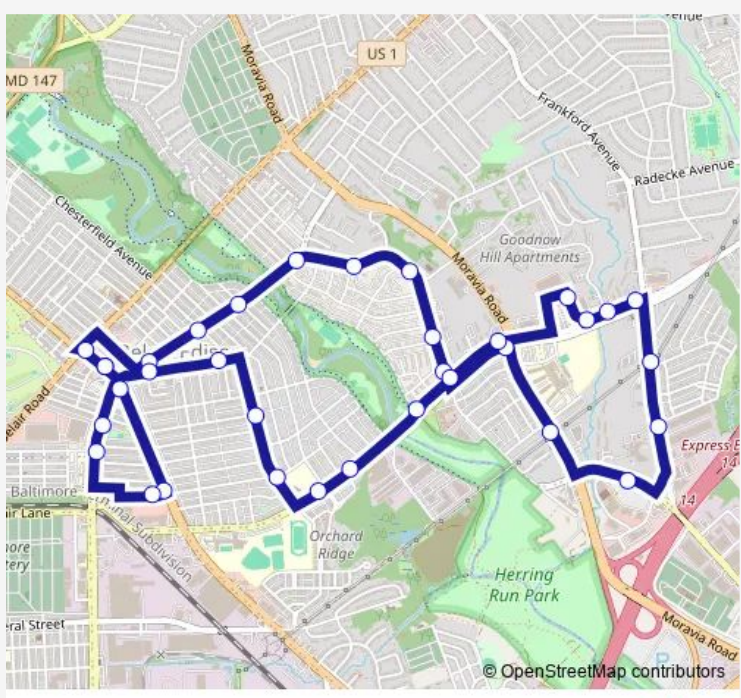

Bus 57 Belair - Edison Circulator

[Go to website](#)

Direction
 Erdman AVE & Annetta AVE wb opp — Erdman AVE & Annetta AVE wb opp
 34 stops
[Open route schedule](#)

- Erdman AVE & Annetta AVE wb opp
- Erdman AVE & Belair RD wb
- Mannasota AVE & Lake AVE eb
- Mannasota AVE & Chesterfield AVE eb
- Mannasota AVE & Ramona AVE eb
- Mannasota AVE & Sheldon Ave
- Bowleys LN & Plainfield AVE sb
- Bowleys LN & Gunther Ave
- Bowleys LN & Homesdale AVE sb
- Bowleys LN & Sinclair LN sb
- Sinclair LN & Moravia RD ns eb
- Moravia RD & Truesdale AVE sb
- 6050 Moravia Park DR & Senior Apartments eb
- Frankford AVE & Relcrest RD nb
- Frankford AVE & Force RD fs nb
- Sinclair LN & Frankford AVE fs wb
- Sinclair LN & Goodnow RD wb
- Sinclair LN & Parkside Plaza mb wb
- Parkside Shopping Center
- Sinclair LN & Moravia RD fs wb
- Sinclair LN & Bowleys LN wb

Route schedule
 Erdman AVE & Annetta AVE wb opp — Erdman AVE & Annetta AVE wb opp

Monday	06:00-18:40
Tuesday	06:00-18:40
Wednesday	06:00-18:40
Thursday	06:00-18:40
Friday	06:00-18:40
Saturday	08:00-18:40
Sunday	09:20-18:00

Route info
 Direction: Erdman AVE & Annetta AVE wb opp
 Stops: 34
 Trip Duration: 0 hour 29 min

57 — Belair - Edison Circulator **BusMaps**

Sinclair LA & Parkside DR wb

Sinclair LN & Arbor View wb

Sinclair LN & Dudley AVE fs wb

Chesterfield AVE & Ravenwood AVE nb

Chesterfield AVE & Juneway nb

Brehms LN & Pelham AVE fs wb

Brehms LN & Mayfield AVE wb

Erdman AVE & Edison HWY sb

Erdman AVE & Enoch Pratt Library Center

Erdman Shopping Center