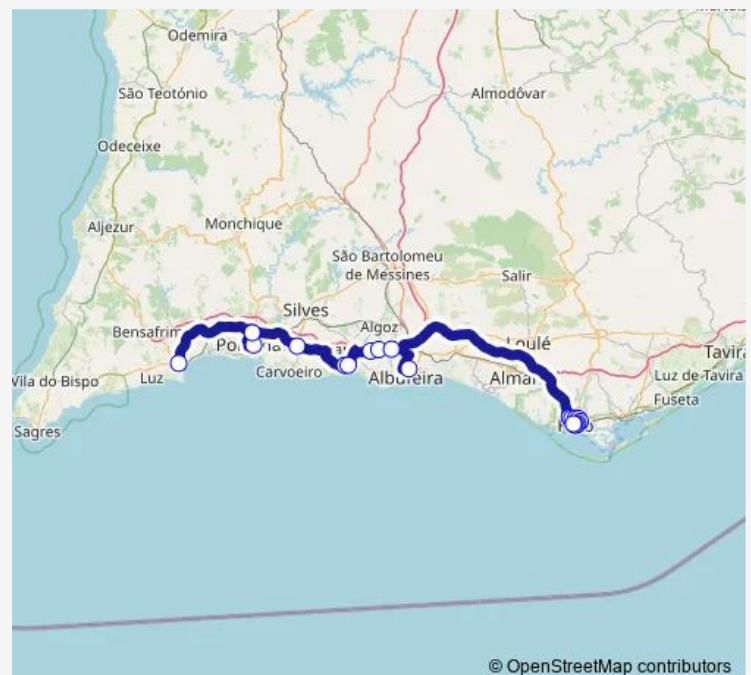

Friday 06:00-17:20

Saturday 08:30-17:20

Sunday 08:30-17:20

Route info

Direction: Lagos (Terminal Rodoviário)

Stops: 20

Trip Duration: 2 hour 30 min

© OpenStreetMap contributors

57 — Faro – Lagos (Transrápido)

BusMaps

Direction

Faro (Terminal Rodoviário) — Portimão (Guanaré)

22 stops

[Open route schedule](#)

Faro (Terminal Rodoviário)

Faro (Arco da Vila)

Wednesday 19:45

Thursday 19:45

Friday 19:45

Saturday 19:45

Sunday 19:45

Route info

Direction: Faro (Terminal Rodoviário)

Stops: 22

Thursday 08:00-17:45

Friday 08:00-17:45

Saturday 12:30-16:00

Sunday 12:30-16:00

Route info

Direction: Faro (Terminal Rodoviário)

Stops: 22

Trip Duration: 2 hour 30 min