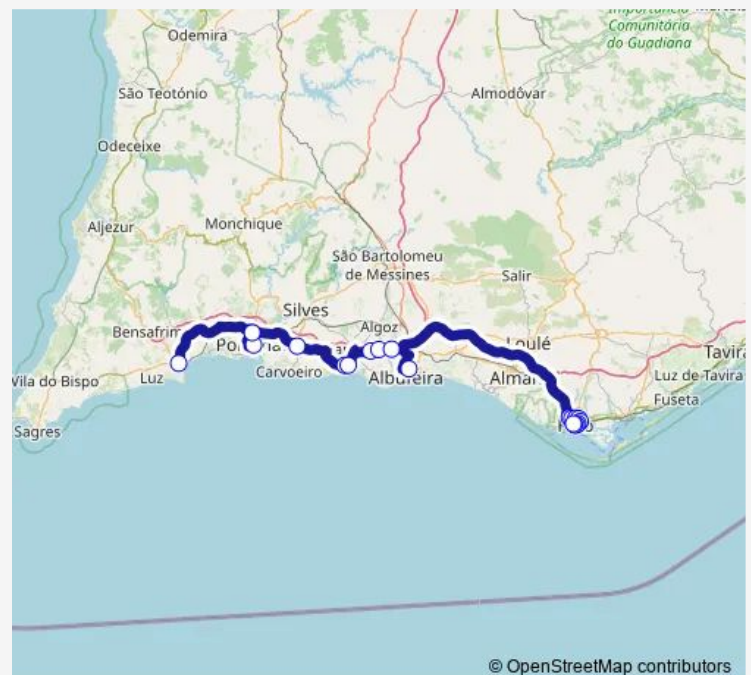

Friday 06:00-17:20

Saturday 08:30-17:20

Sunday 08:30-17:20

Route info

Direction: Lagos (Terminal Rodoviário)

Stops: 20

Trip Duration: 2 hour 30 min

57 — Faro – Lagos (Transrápido)

Direction

Faro (Terminal Rodoviário) — Portimão (Guanaré)

22 stops

[Open route schedule](#)

Faro (Terminal Rodoviário)

Faro (Arco da Vila)

Faro (Largo S. Francisco)

Faro (Instituto da Juventude)

Friday 19:45

Saturday 19:45

Sunday 19:45

Route info

Direction: Faro (Terminal Rodoviário)

Stops: 22

Trip Duration: 2 hour 15 min

Direction