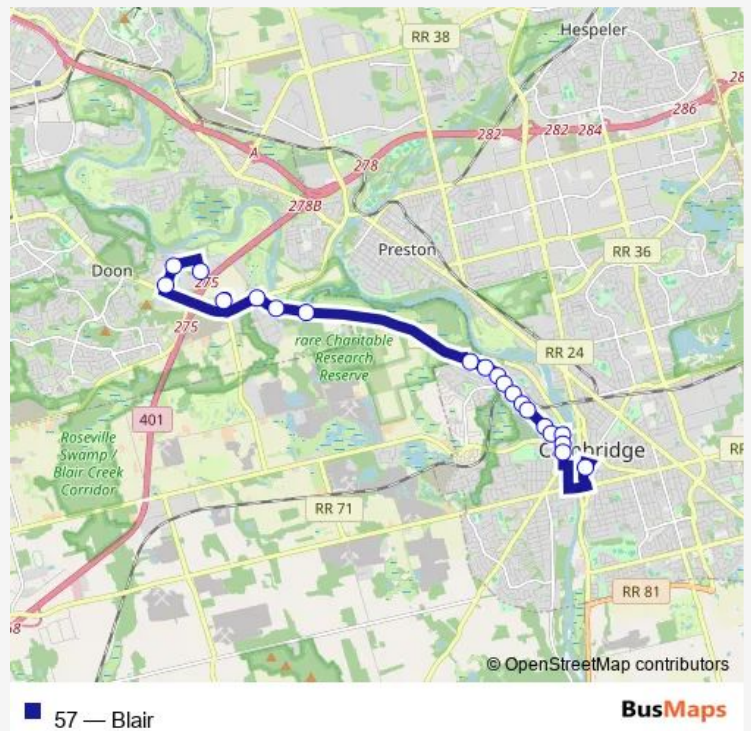

### Route schedule

Ainslie Terminal — Conestoga College Doon Campus - Door 3

|           |             |
|-----------|-------------|
| Monday    | —           |
| Tuesday   | —           |
| Wednesday | —           |
| Thursday  | —           |
| Friday    | —           |
| Saturday  | 07:30-18:30 |
| Sunday    | —           |

### Route info

Direction: Ainslie Terminal

Stops: 21

Trip Duration: 0 hour 24 min

## Direction

Ainslie Terminal — Conestoga College Doon Campus - Door 6

20 stops

[Open route schedule](#)

Ainslie Terminal

Main / Water

North Square / Grand

George / Blair