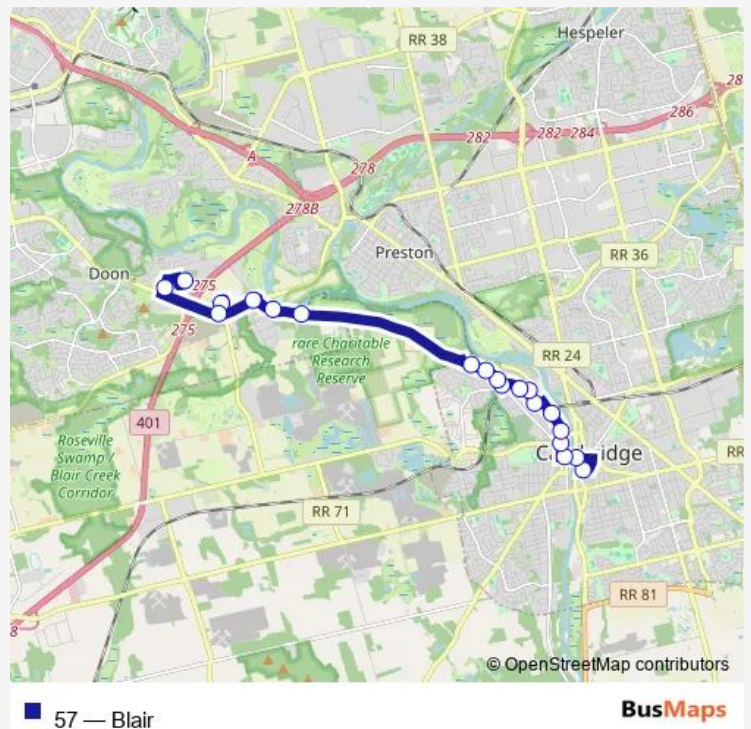

Tuesday —

Wednesday —

Thursday —

Friday —

Saturday 07:30-18:30

Sunday —

Route info

Direction: Ainslie Terminal

Stops: 21

Trip Duration: 0 hour 24 min

Direction

Ainslie Terminal — Conestoga College Doon Campus - Door 6

20 stops

[Open route schedule](#)

Ainslie Terminal

Main / Water

Thursday 06:30-22:00

Friday 06:30-22:00

Saturday —

Sunday —

Route info

Direction: Ainslie Terminal

Stops: 20

Trip Duration: 0 hour 26 min