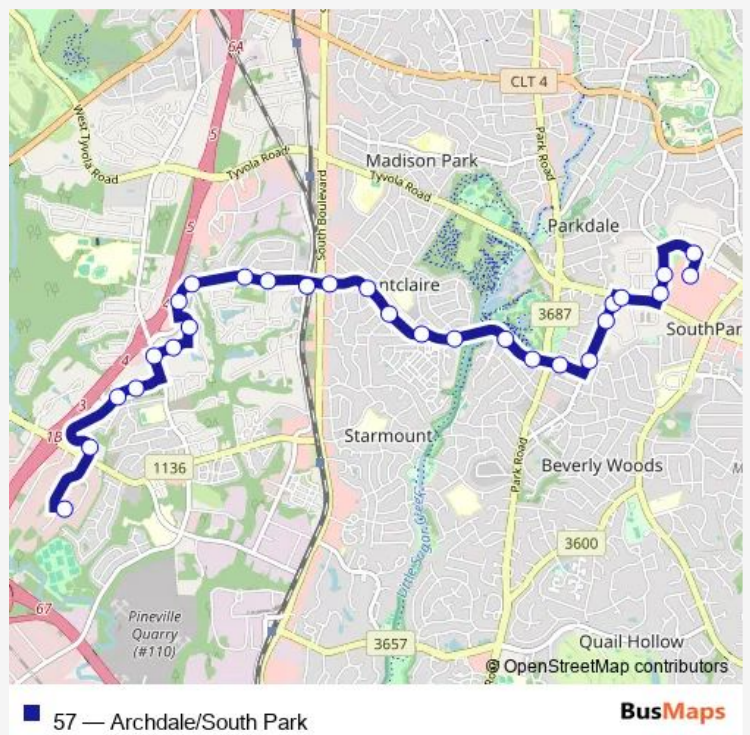

Bus 57 Archdale/South Park

[Go to website](#)

Direction
 Forest Point Cir & Forest Point Blvd — Southpark- Wheel-chair Accessible

28 stops

[Open route schedule](#)

- Forest Point Cir & Forest Point Blvd
- Forest Point Blvd & Arrowood Rd
- Forest Point Blvd @ Empl. Sec. Comm.
- Forest Point Blvd @ Samaritan's Purse
- Nations Ford Rd & Farmhurst Dr
- Farmhurst Dr @ Tree Top Apts
- High Meadow Ln @ Tree Top Apts
- Archdale Dr @ 500
- Archdale Dr @ Lexington Green Apts
- Archdale Dr & Ashcrest Dr
- Archdale Dr & Montcrest Dr
- Archdale Station
- Archdale Dr & South Blvd
- Archdale Dr & Burnley Rd
- Archdale Dr & Montpelier Rd
- Archdale Dr & Emerywood Dr
- Archdale Dr & Leafcrest Ln
- Archdale Dr & Old Reid Rd
- Archdale Dr & Telfair Rd
- Archdale Dr & Park Rd
- Park South Dr & Winslow Green Dr

Route info
 Direction: Forest Point Cir & Forest Point Blvd
 Stops: 28
 Trip Duration: 0 hour 25 min

Park South Dr & Royal Crest Dr

Park South Dr & Fairview Rd

Fairview Rd & Park South Dr

Barclay Downs Dr & Bulfinch Rd

Barclay Downs Dr & Carnegie Blvd

Morrison Blvd @ Double Tree

Southpark- Wheelchair Accessible

Direction

Southpark Community Transit Center — Forest Point Cir & Forest Point Blvd

30 stops

[Open route schedule](#)

Saturday 07:20-20:25

Sunday —

Route info

Direction: Southpark Community Transit Center

Stops: 30

Trip Duration: 0 hour 27 min

Farmhurst Dr & Nations Ford Rd

Forest Point Blvd @ Samaritan's Purse