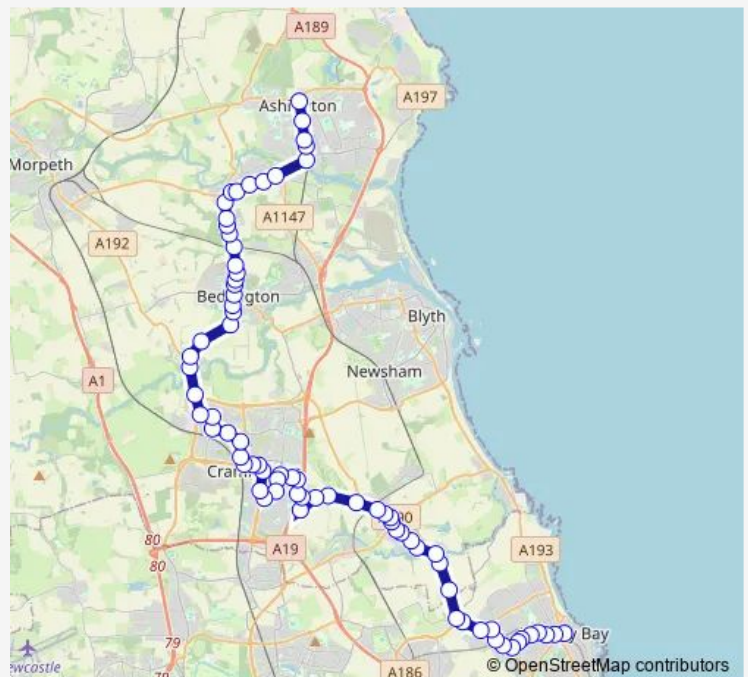

Cheswick Road

Elsdon Avenue shops

Astley High School

Route schedule

Whitley Road-Clifton Terrace — Bus Station

Monday 06:43-18:02

Tuesday 06:43-18:02

Wednesday 06:43-18:02

Thursday 06:43-18:02

Friday 06:43-18:02

Saturday 07:58-17:52

Sunday —

Route info

Direction: Whitley Road-Clifton Terrace

Stops: 75

Trip Duration: 1 hour 9 min

57 — Ashington - North Shields

Avenue Head Social Club

Avenue Head

Western Avenue

Wheatridge

Ambridge Way

Lamb Street

Astor Court

Cornhill Road

Mayfield Avenue

TA Centre

Front Street

Lanercost Park

Northumbria Hospital

Astor Court

Lamb Street