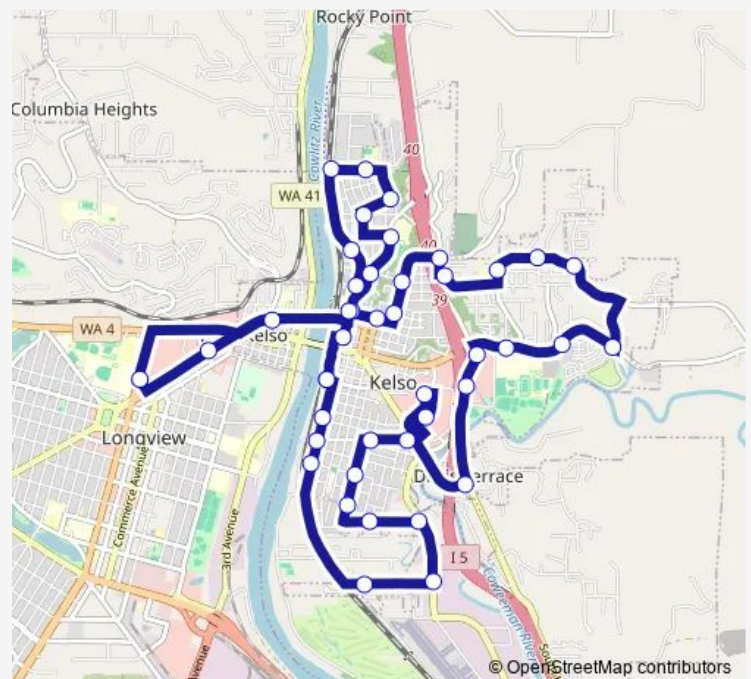

### Route schedule

Kelso Station — Kelso Station

Monday	06:30-18:20
Tuesday	06:30-18:20
Wednesday	06:30-18:20
Thursday	06:30-18:20
Friday	06:30-18:20
Saturday	08:20-17:20
Sunday	—

### Route info

Direction: Kelso Station

Stops: 43

Trip Duration: 0 hour 50 min

Sunrise & 22nd

18th & Bloyd Sb

Burcham & Bloyd

Mt Brynion & Minor