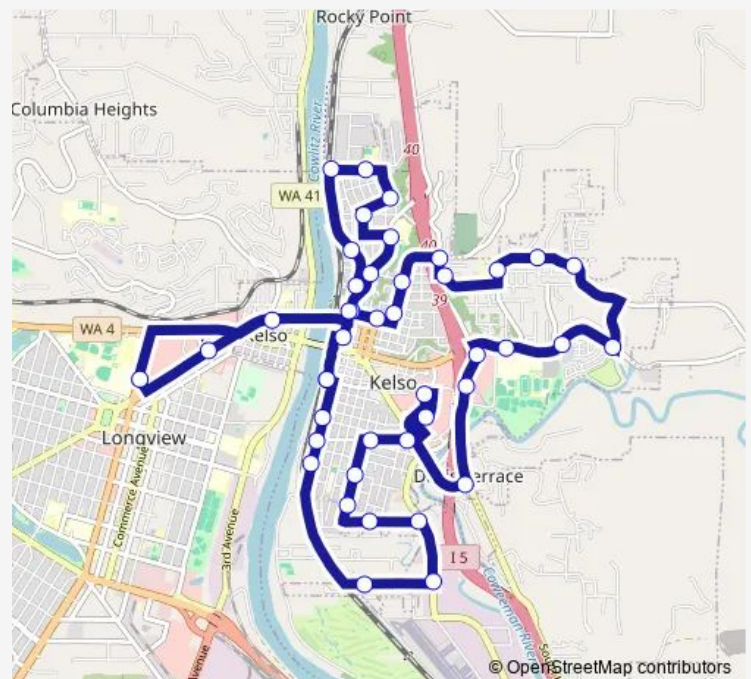

### Route schedule

Kelso Station — Washington Way & 9th Ave

Monday	18:20
Tuesday	18:20
Wednesday	18:20
Thursday	18:20
Friday	18:20
Saturday	17:20
Sunday	—

### Route info

Direction: Kelso Station

Stops: 36

Trip Duration: 0 hour 39 min

Mt Brynion & Minor

7th & Burcham

7th & Columbia

Crawford & 5th

## Route info

Direction: Kelso Station

Stops: 43

Trip Duration: 0 hour 50 min

7th & Burcham

7th & Columbia

Crawford & 5th

Crawford & N. Pacific