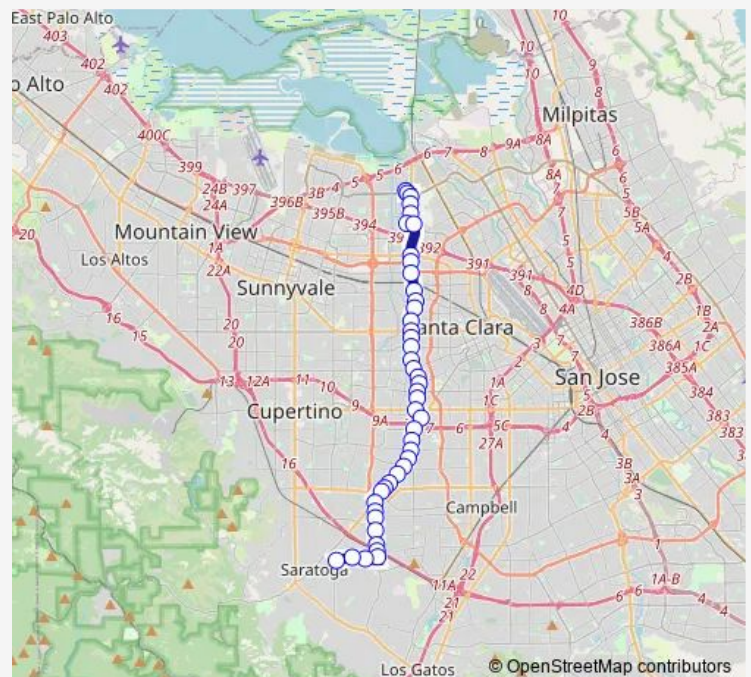

Kiely & Stevens Creek

Kiely & Mauricia

Kiely & Pruneridge

Route schedule

West Valley Transit Center (Bay 2) — Old Ironsides & Tasman

Monday 05:00-22:04

Tuesday 05:00-22:04

Wednesday 05:00-22:04

Thursday 05:00-22:04

Friday 05:00-22:04

Saturday 06:38-22:04

Sunday 06:39-21:23

Route info

Direction: West Valley Transit Center (Bay 2)

Stops: 42

Trip Duration: 0 hour 53 min

Kiely & Mauricia

Kiely & Stevens Creek

Route schedule

Old Ironsides & Tasman — West Valley Transit Center (Bay 2)

Monday 05:30-22:24

Tuesday 05:30-22:24

Wednesday 05:30-22:24

Thursday 05:30-22:24

Friday 05:30-22:24

Saturday 06:28-22:07

Sunday 06:31-21:27

Route info

Direction: Old Ironsides & Tasman

Stops: 44

Trip Duration: 0 hour 52 min

Saratoga & Kiely