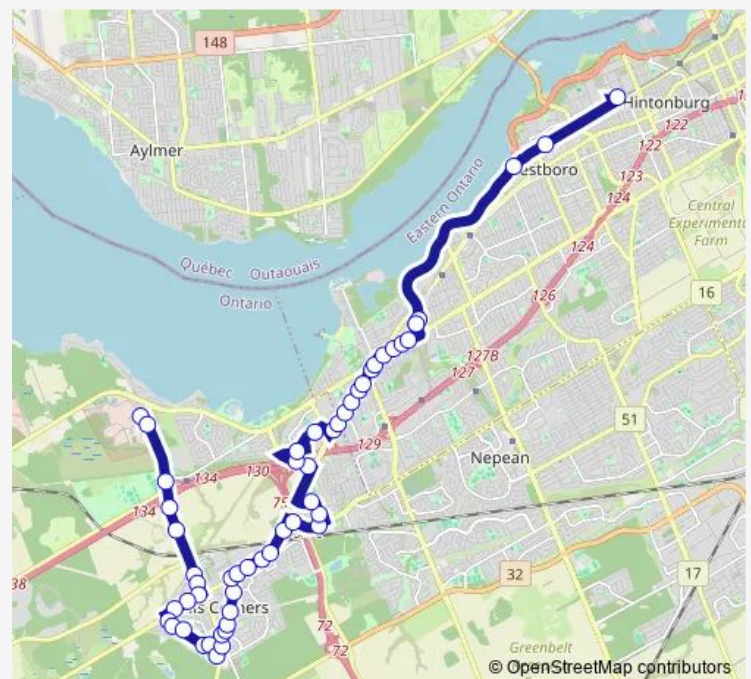

Richmond / Ridgevalley

Richmond / Bayshore

Holly Acres / Richmond

Holly Acres / Ramp

Bayshore C

Holly Acres / Bayshore Station

Holly Acres / Ramp

Richmond / Nanaimo

Saturday 06:09-23:00

Sunday 08:20-23:08

Route info

Direction: Tunney'S Pasture B

Stops: 55

Trip Duration: 0 hour 55 min

Queensway Carleton / Irving Greenberg

Queensway Carleton / Emergency