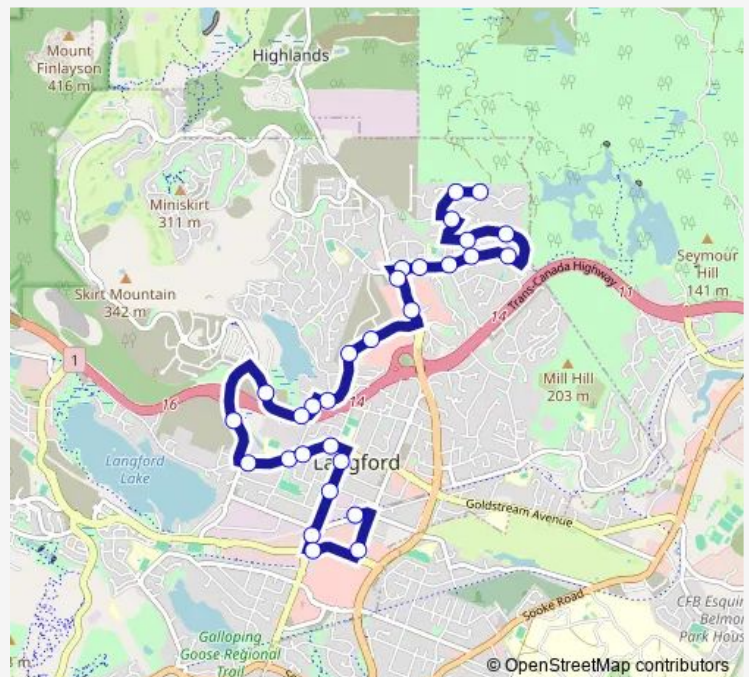

Goldstream Ave at Carlow Rd

Route schedule

Gourman Pl at Bellamy Rd — Langford Exch Bay C

Monday 05:57-22:24

Tuesday 05:57-22:23

Wednesday 05:57-22:23

Thursday 05:57-22:23

Friday 05:57-22:23

Saturday 06:27-22:24

Sunday 07:28-21:58

Route info

Direction: Gourman Pl at Bellamy Rd

Stops: 29

Trip Duration: 0 hour 21 min

57 — Thetis Heights / Langford Exch

Goldstream Ave at Spencer Rd

Goldstream Ave at Matson Rd

Jacklin Rd at Lequesne Ave

Jacklin Rd at Orono Ave

Langford Exch (Jacklin Rd) Bay E

Langford Pky at Jacklin Rd

Phipps Rd at Langford Pky

Langford Exch Bay C

**Direction**

Langford Exch Bay C — Gourman Pl at Bellamy Rd

19 stops

[Open route schedule](#)

Langford Exch Bay C

Langford Exch (Jacklin Rd) Bay D

Jacklin Rd at Orono Ave

Goldstream Ave at Jacklin Rd

Goldstream Ave at Spencer Rd