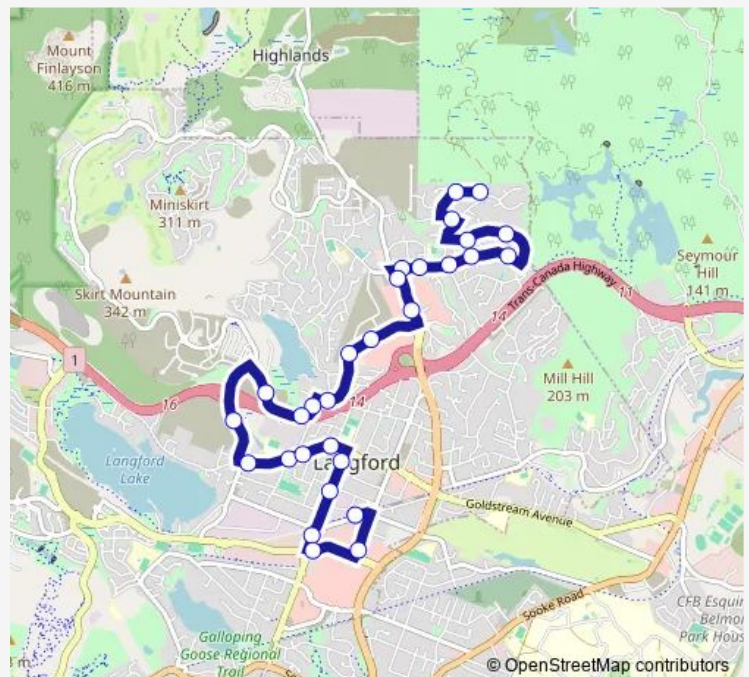

Goldstream Ave at Carlow Rd

Route schedule

Gourman Pl at Bellamy Rd — Langford Exch Bay C

Monday 05:57-22:23

Tuesday 05:57-22:23

Wednesday 05:57-22:23

Thursday 05:57-22:23

Friday 05:57-22:23

Saturday 06:27-22:24

Sunday 07:28-21:58

Route info

Direction: Gourman Pl at Bellamy Rd

Stops: 29

Trip Duration: 0 hour 24 min

57 — Thetis Heights / Langford Exch

Goldstream Ave at Spencer Rd

Langford Exch Bay C — Gourman Pl at Bellamy Rd

19 stops

[Open route schedule](#)

Langford Exch Bay C

Langford Exch (Jacklin Rd) Bay D

Jacklin Rd at Orono Ave

Goldstream Ave at Jacklin Rd

Goldstream Ave at Spencer Rd

Monday 05:45-22:10

Tuesday 05:45-22:10

Wednesday 05:45-22:10

Thursday 05:45-22:10

Friday 05:45-22:10

Saturday 07:15-22:10

Sunday 07:15-21:45

Route info