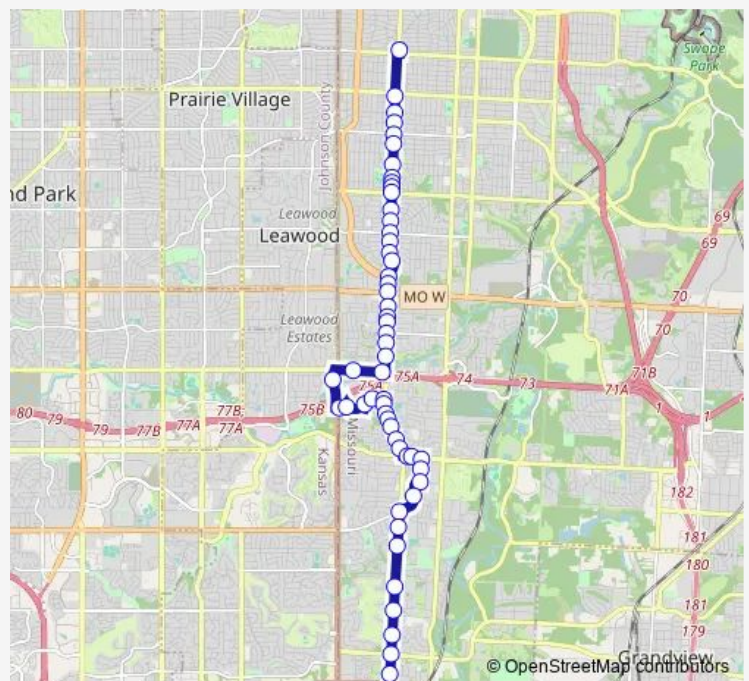

ON Wornall AT 91st Southbound

ON Wornall AT 91st Terrace Southbound

ON Wornall AT S Ward Pkwy Southbound

ON Wornall AT 9450 Wornall RD Southbound

ON Wornall AT Bannister Southbound

ON Wornall AT 96th Terr Sb

Route schedule

Brookside @ Gregory Sb — ON W 136th AT State Line Road Westbound

Monday	05:00-19:15
Tuesday	05:00-19:15
Wednesday	05:00-19:15
Thursday	05:00-19:15
Friday	05:00-19:15
Saturday	05:00-19:15
Sunday	05:24-19:02

Route info

Direction: Brookside @ Gregory Sb

Stops: 58

Trip Duration: 0 hour 35 min

57 — Wornall

ON Wornall AT 97th TER Southbound

ON Wornall AT 98th Southbound

ON Wornall AT 99th Southbound

ON Wornall AT 100th Kingswood Manor Southbound

ON Wornall AT 101st Terrace Southbound

ON 103rd AT 400 W 103rd ST Westbound

ON 103rd AT 1120 W 103rd Street Westbound

ON State LN AT 103rd Terrace Southbound