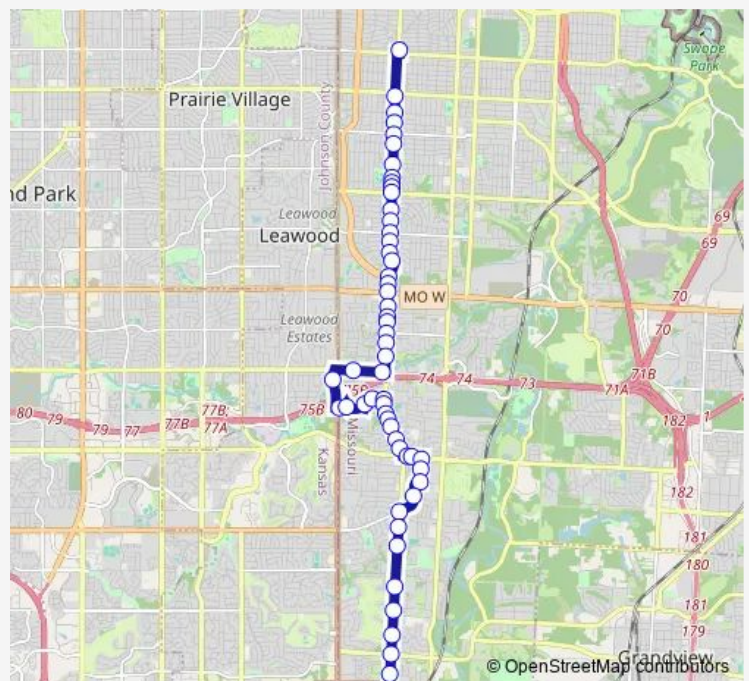

ON Wornall AT 91st Southbound

ON Wornall AT 91st Terrace Southbound

ON Wornall AT S Ward Pkwy Southbound

ON Wornall AT 9450 Wornall RD Southbound

ON Wornall AT Bannister Southbound

ON Wornall AT 96th Terr Sb

**Route schedule**

Brookside @ Gregory Sb — ON W 136th AT State Line Road Westbound

Monday	05:00-19:15
Tuesday	05:00-19:15
Wednesday	05:00-19:15
Thursday	05:00-19:15
Friday	05:00-19:15
Saturday	05:00-19:15
Sunday	05:24-19:02

**Route info**

Direction: Brookside @ Gregory Sb

Stops: 58

Trip Duration: 0 hour 35 min

57 — Wornall

ON Wornall AT 97th TER Southbound

ON Wornall AT 98th Southbound

ON Wornall AT 99th Southbound

ON Wornall AT 100th Kingswood Manor Southbound

ON Wornall AT 101st Terrace Southbound

ON 103rd AT 400 W 103rd ST Westbound

ON 103rd AT 1120 W 103rd Street Westbound

ON State LN AT 103rd Terrace Southbound