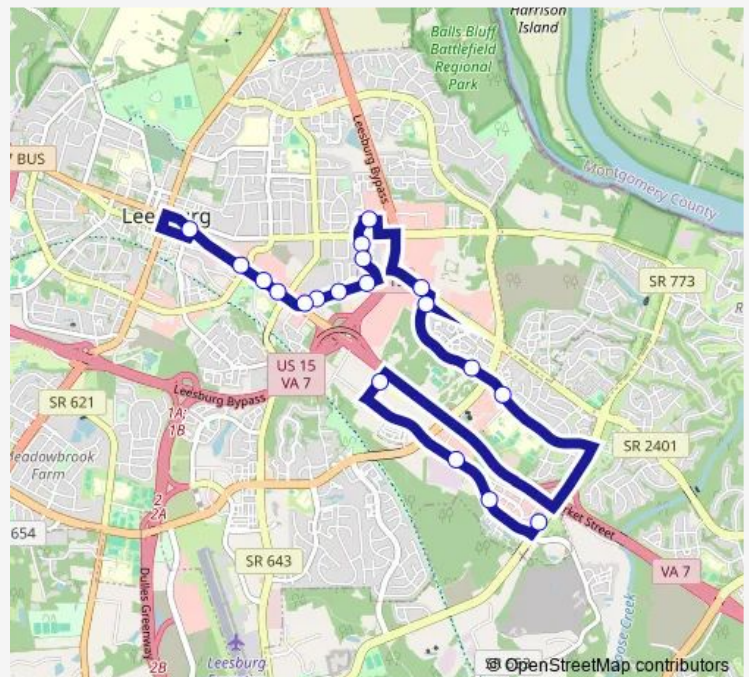

Thursday 07:26-18:26

Friday 07:26-18:26

Saturday 10:26-20:26

Sunday —

Route info

Direction: Wegmans

Stops: 19

Trip Duration: 0 hour 34 min

57 — Village at Leesburg/Wegmans

Direction

Market St & Harrison St — Wegmans

19 stops

[Open route schedule](#)

Market St & Harrison St

Harrison St & South St

Raflo Park

Harrison St & Catoctin Cir

Catoctin Cir & Industrial Ct

Catoctin Cir & Parker Ct

Market St & Sycolin Rd

Market St & Sycolin Rd

Market St & Plaza St

Fort Evans Rd & Market St

Fort Evans Rd & Homewood Suites

Route schedule

Market St & Harrison St — Wegmans

Monday 07:00-18:00

Tuesday 07:00-18:00

Wednesday 07:00-18:00

Thursday 07:00-18:00

Friday 07:00-18:00

Saturday 10:00-20:00