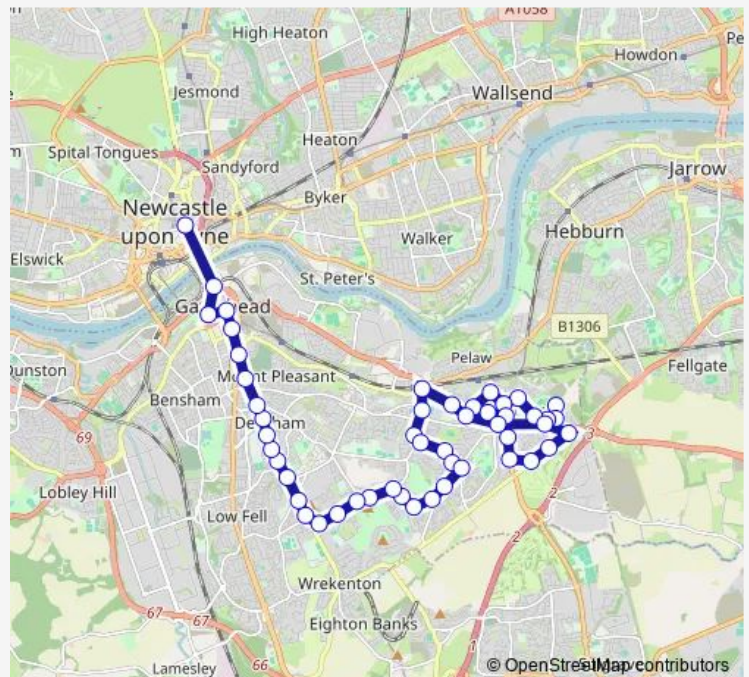

Old Durham Road-The Plough Ph

Old Durham Road

Sheriffs Highway-Springfield Place

Queen Elizabeth Hospital

Queen Elizabeth Hospital

Old Durham Road-Beacon Lough Road

Sundew Road-Cranesville

Harebell Road

Thursday 06:23-23:07

Friday 06:23-23:07

Saturday 06:07-23:07

Sunday 06:31-23:07

Route info

Direction: Monument Market Street

Stops: 41

Trip Duration: 0 hour 43 min

Friday 05:55-23:12

Saturday 06:08-23:12

Sunday 06:06-23:12

Route info

Direction: Wardley Lane

Stops: 50

Trip Duration: 0 hour 53 min

Leam Lane Estate Fewster Sq

Old Durham Road-Holyoake Gardens

Old Durham Road-South Street

Old Durham Road-Cemetery Road

High Street

Jackson Street

Gateshead Interchange

A184

Monument Market Street