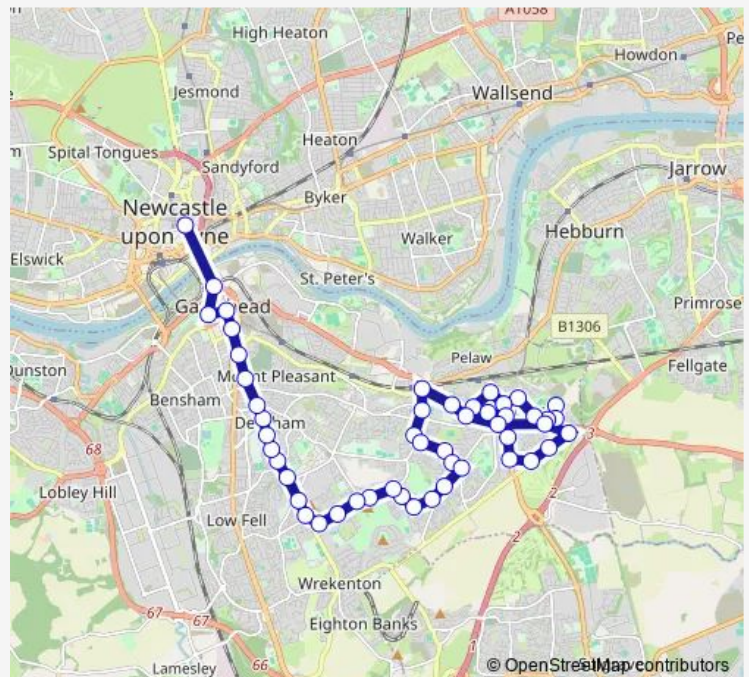

Old Durham Road-The Plough Ph

Old Durham Road

Sheriffs Highway-Springfield Place

Queen Elizabeth Hospital

Queen Elizabeth Hospital

Old Durham Road-Beacon Lough Road

Sundew Road-Cranesville

Harebell Road

Thursday 06:23-23:07

Friday 06:23-23:07

Saturday 06:07-23:07

Sunday 06:31-23:07

**Route info**

Direction: Monument Market Street

Stops: 41

Trip Duration: 0 hour 41 min

## Route info

Direction: Wardley Lane

Stops: 50

Trip Duration: 0 hour 47 min

Leam Lane Estate Fewster Sq

Wealcroft-Rennington

Staneway-Wealcroft

Staneway-Wardenlaw

Queen Elizabeth Hospital

Sheriff Highway-Kells Lane

Old Durham Road-Sheriff Hill

Old Durham Road-Shotley Gardens

Old Durham Road-Valley Drive

Old Durham Road-Holyoake Gardens

Old Durham Road-South Street

Old Durham Road-Cemetery Road