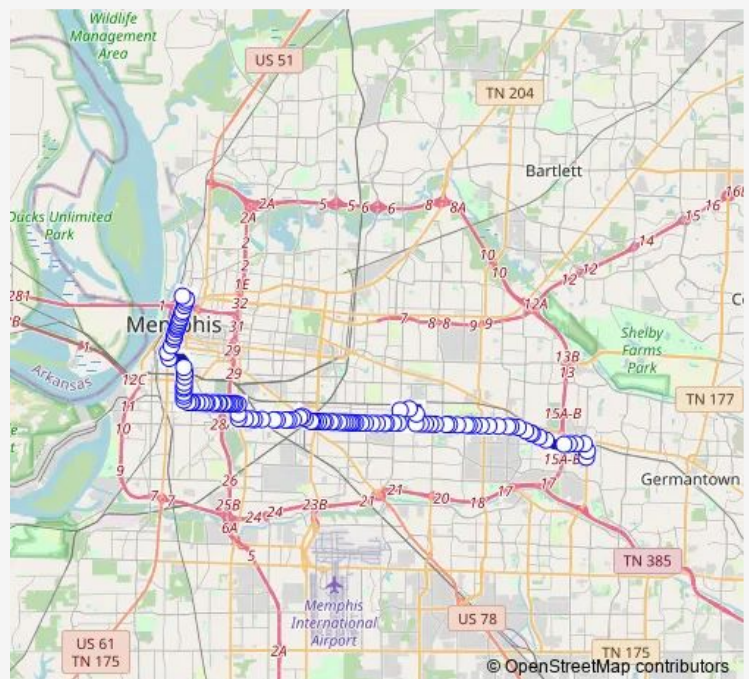

Wellington@Williams

Wellington@Mcewen

Wellington@Walker

Route schedule

William Hudson Transit Center — Primacy Pkwy@Ridge-way Rd

Monday 05:15-21:15

Tuesday 05:15-21:15

Wednesday 05:15-21:15

Thursday 05:15-21:15

Friday 05:15-21:15

Saturday 07:15-18:15

Sunday 08:15-15:15

Route info

Direction: William Hudson Transit Center

Stops: 113

Trip Duration: 1 hour 0 min

57 — Park

Wellington@Laclede
Wellington@Mclemore
Mclemore@Slauderdale
Mclemore@Sorleans
Mclemore@Pond
Mclemore@Mississippi Blv
Mclemore@Kraye
Mclemore@Fountain
Mclemore@College
Mclemore Ave@College St
Mclemore@College
Mclemore@Azalia
Mclemore@Cummins
Mclemore@Englewood
Mclemore@Greenwood
Mclemore@James
Bellevue@Mclemore
Bellevue@Orgill
Bellevue@Trigg
Bellevue@S Parkway E
S Parkway@Bellevue
S Parkway@Dunnavant
S Parkway@Pillow
S Parkway@Silver
S Parkway@Willett
South Parkway@Rozelle
South Parkway@Kyle
South Parkway@Oaklawn

South Parkway@Barksdale

South Parkway@Lapaloma

South Parkway@Castalia

South Parkway@Cooper

S Parkway@Lamar

Lamar Ave@East Pkwy S

Lamar Ave@Park

Park@Lamar