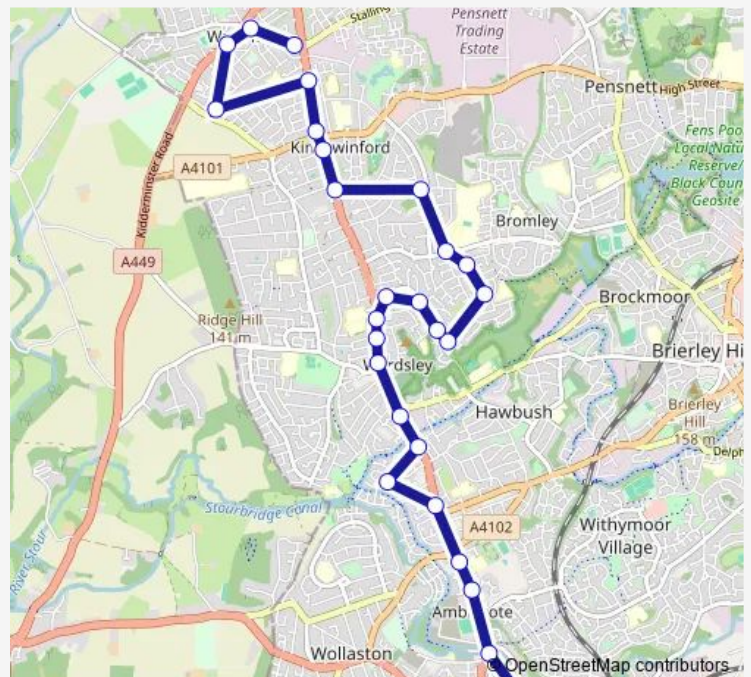

Bromley Hill Schools

Rowan Rise

Park St

Route schedule

Stourbridge Interchange — Moss Grove

Monday 10:10-14:55

Tuesday 10:10-14:55

Wednesday 10:10-14:55

Thursday 10:10-14:55

Friday 10:10-14:55

Saturday 10:10-14:55

Sunday —

Route info

Direction: Stourbridge Interchange

Stops: 25

Trip Duration: 0 hour 30 min

■ 57 — Stourbridge - Wall Heath via Wordsley

Kingswinford Cross

Back Rd

Dubarry Ave

Moss Grove

Direction

Moss Grove — Stourbridge Interchange

27 stops

Friday 09:30-15:25

Saturday 09:30-15:25

Sunday —

Route info

Direction: Moss Grove

Stops: 27

Trip Duration: 0 hour 35 min

Mill Race Lane