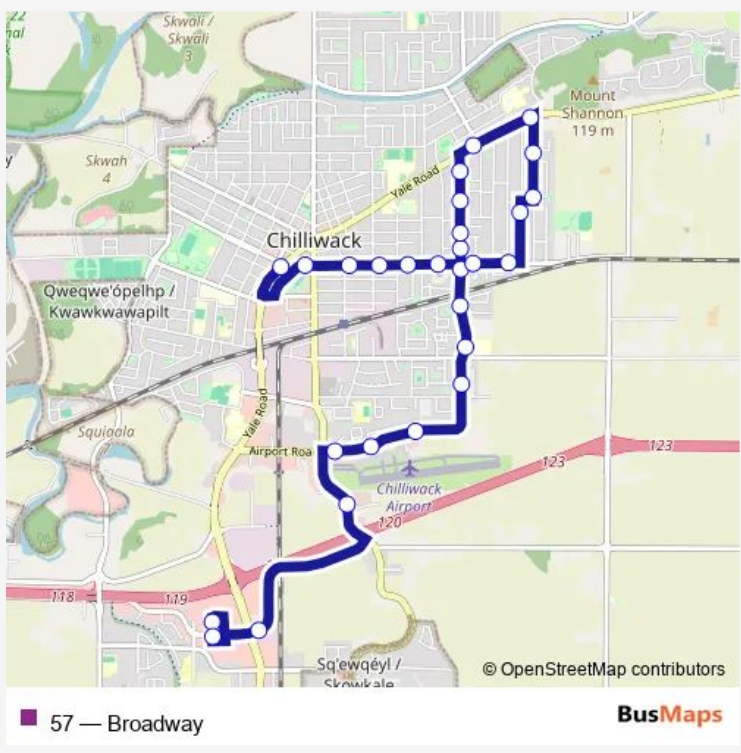

Bus 57 Broadway

[Go to website](#)

Direction
 Cottonwood Mall — Downtown Chilliwack
 27 stops
[Open route schedule](#)

- Cottonwood Mall
- Luckakuck Way at Vedder Rd
- Young Rd at Olds Dr
- Airport Rd at Young Rd
- Airport Rd at Cessna Dr W
- Airport Rd at Cessna Dr E
- Broadway at McCaffrey Blvd
- Broadway at Chilliwack Central Rd
- Broadway at Ramona Dr
- Broadway at 1st Ave
- Broadway at Pine Ave
- Broadway at Cedar Ave
- Broadway at Fraser Ave
- Broadway at Clayton Ave
- Yale Rd at Menzies St
- Yale Rd at Mcnaught Rd
- Mcnaught Rd at Epp Dr
- Mcnaught Rd at Paula Cres
- Carleton St at Adanac Ave
- 1st Ave at Windsor St
- 1st Ave at Broadway

Route schedule
 Cottonwood Mall — Downtown Chilliwack

Monday	06:00-21:40
Tuesday	06:00-21:40
Wednesday	06:00-21:40
Thursday	06:00-21:40
Friday	06:00-21:40
Saturday	08:40-22:40
Sunday	08:40-18:40

Route info
 Direction: Cottonwood Mall
 Stops: 27
 Trip Duration: 0 hour 22 min

1st Ave at Woodbine St

1st Ave at Aspen Pl

1st Ave at Williams St

1st Ave at Nowell St

1st Ave at Young Rd

Downtown Chilliwack

Direction

Downtown Chilliwack Bay A — Cottonwood Mall

Thursday 06:05-20:45

Friday 06:05-20:45

Saturday 08:45-21:45

Sunday 08:45-18:45

Route info

Direction: Downtown Chilliwack Bay A

Stops: 27

Trip Duration: 0 hour 22 min