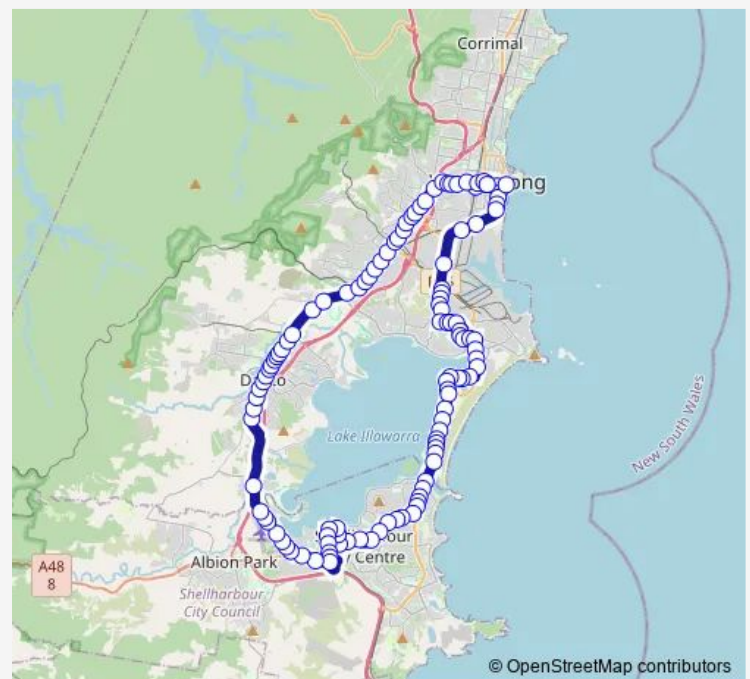

Flagstaff Rd Opp Warrawong High School

Flagstaff Rd Before Cowper St

Flagstaff Rd Opp St Francis Of Assisi Primary

Third Av Before Greene St

Route schedule

Wollongong Station, Station St — Princes Hwy Before Tannery St

Monday	23:32
Tuesday	23:32
Wednesday	23:32
Thursday	23:32
Friday	23:32
Saturday	23:32
Sunday	—

Route info

Direction: Wollongong Station, Station St

Stops: 96

Trip Duration: 1 hour 15 min

57 — Wollongong to Shellharbour via Warrawong (Loop Service)