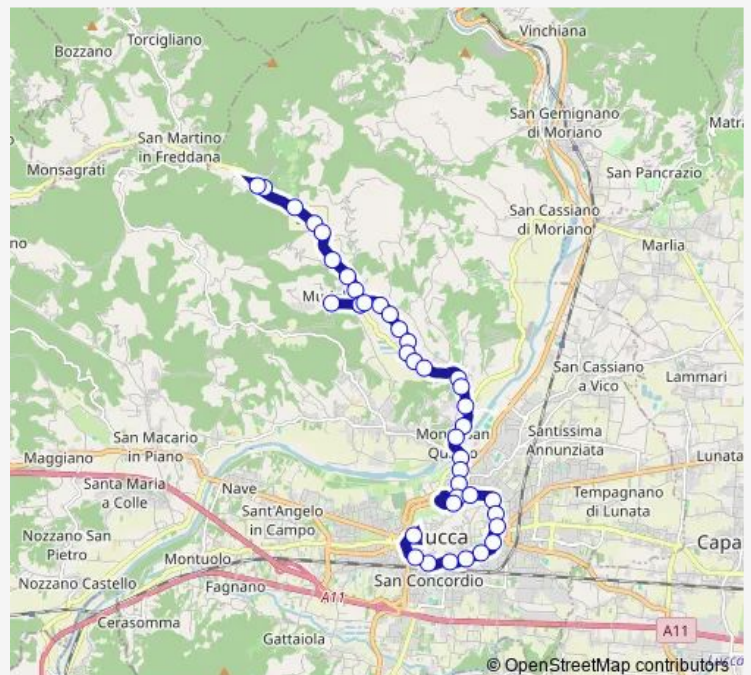

Thursday 14:27-18:15

Friday 14:27-18:15

Saturday —

Sunday —

Route info

Direction: Palatucci

Stops: 25

Trip Duration: 0 hour 20 min