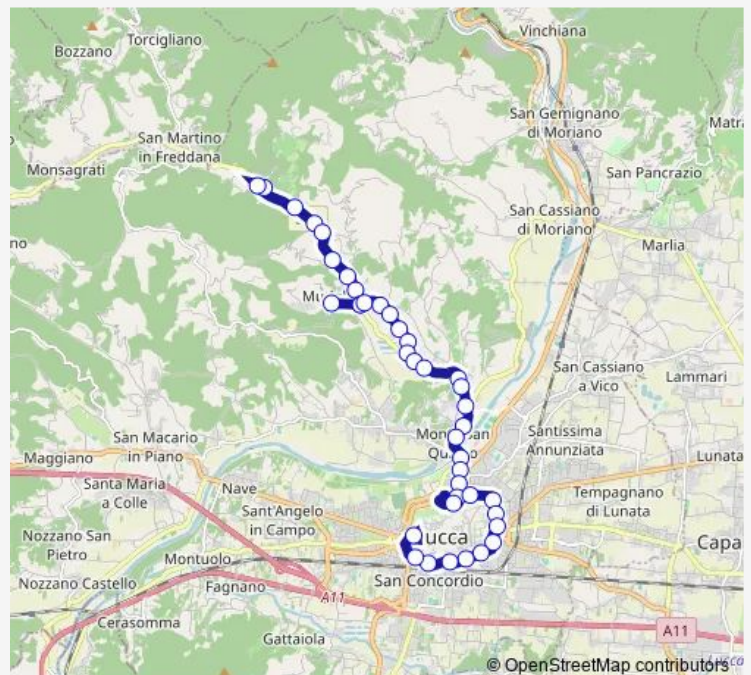

Thursday 14:27-18:15

Friday 14:27-18:15

Saturday —

Sunday —

Route info

Direction: Palatucci

Stops: 25

Trip Duration: 0 hour 20 min

57 — Verdi-Stazione-Mutigliano-Ponte Maddalena

Via Cernaia Carrozeria

Via Cernaia Trav. Iv

Via Provinciale 6602

P.Te Maddalena

Direction

P.Te Maddalena — Arrivo Palatucci

30 stops