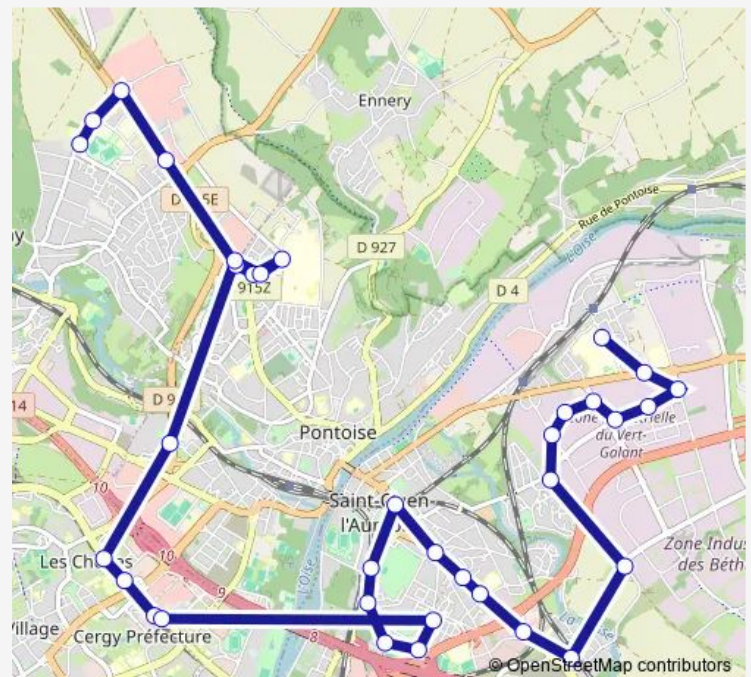

### Route schedule

Stade C. Léon — Lycée J. Perrin

Monday 06:26-22:23

Tuesday 06:26-22:23

Wednesday 05:10-22:23

Thursday 05:10-22:23

Friday 05:10-22:23

Saturday 06:51-22:51

Sunday 06:39-22:14

### Route info

Direction: Stade C. Léon

Stops: 35

Trip Duration: 1 hour 1 min

M. de l'Hospital

Lycée E. Rostand

Louis Delage

Gare de Liesse

## Route info

Direction: Lycée J. Perrin

Stops: 3

Trip Duration: 0 hour 11 min