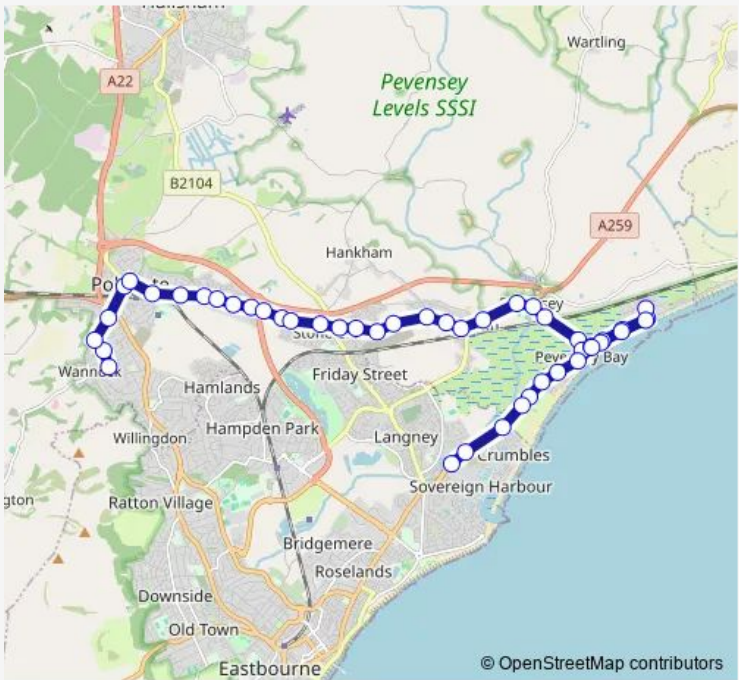

Bus 57 Pevensey Bay or Langney - Willingdon School

[Go to website](#)

Direction
 Willingdon Community School — Asda
 46 stops
[Open route schedule](#)

- Willingdon Community School
- Farmlands Way Shops
- Southfield
- Wannock Road Recreation Ground
- Railway Station
- School Lane
- Porters Way
- Levett Road
- Shepham Lane
- Downley
- Chaucer Industrial Estate
- Dittons Farm
- Nursery
- Bluebell Barn
- Arun Way
- The Crossways
- Dallaway Drive
- Windmill Green
- Uplands Farm
- Mill View Close
- Gallows Lane roundabout

Route schedule
 Willingdon Community School — Asda

Monday	15:10
Tuesday	15:10
Wednesday	15:10
Thursday	15:10
Friday	15:10
Saturday	—
Sunday	—

Route info
 Direction: Willingdon Community School
 Stops: 46
 Trip Duration: 0 hour 38 min

■ 57 — Pevensey Bay or Langney - Willingdon School **BusMaps**

Rattle Road

Eastbourne Road

Church

Pevensey Castle

Church Lane

Level Crossing

Wallsend Road

Coast Road

Seaville Drive

Bay Avenue

Pebble Road

Marine Avenue

The Square

Marine Avenue

Pebble Road