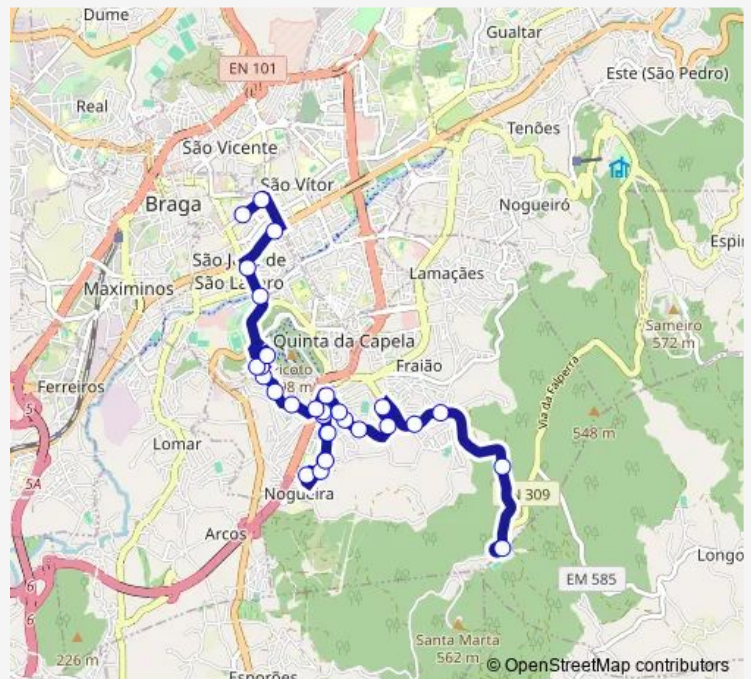

Thursday 07:50

Friday 07:50

Saturday —

Sunday —

Route info

Direction: Barral Iv

Stops: 35

Trip Duration: 0 hour 30 min

Nogueira Silva li

Nogueira Silva I

Liberdade (Ponte)

Liberdade (Carandá)

João XXI (31 DE Janeiro li)

Raio (Senhora-A-Branca)

Raio (Novais E Sousa)

Direction

Wednesday 08:50-19:00

Thursday 08:50-19:00

Friday 08:50-19:00

Saturday —

Sunday —

Route info

Direction: Falperra Viii (Santa Marta)

Stops: 30

Thursday 08:20-19:25

Friday 08:20-19:25

Saturday —

Sunday —

Route info

Direction: Raio (João Penha)

Stops: 29

Trip Duration: 0 hour 30 min