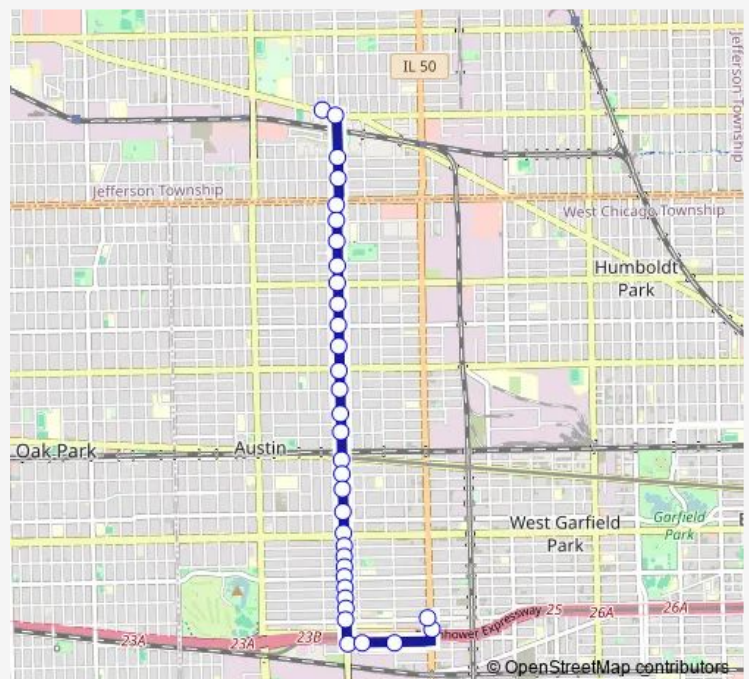

Laramie & Augusta

Laramie & Iowa

Laramie & Chicago

Laramie & Huron

Laramie & Ohio

Laramie & Ferdinand

Laramie & Lake (Green Line)

Laramie & Fulton

Laramie & Maypole

Laramie & Washington

Laramie & Madison

Route schedule

Grand & Latrobe Terminal — Harrison & Cicero

Monday 05:40-21:38

Tuesday 05:40-21:38

Wednesday 05:40-21:38

Thursday 05:40-21:38

Friday 05:40-21:38

Saturday 06:20-18:41

Sunday 08:40-18:37

Route info

Direction: Grand & Latrobe Terminal

Stops: 34

Trip Duration: 0 hour 24 min

Wednesday 05:29-21:20

Thursday 05:29-21:20

Friday 05:29-21:20

Saturday 06:09-18:21

Sunday 08:29-18:19

Route info

Direction: Harrison & Cicero

Stops: 29