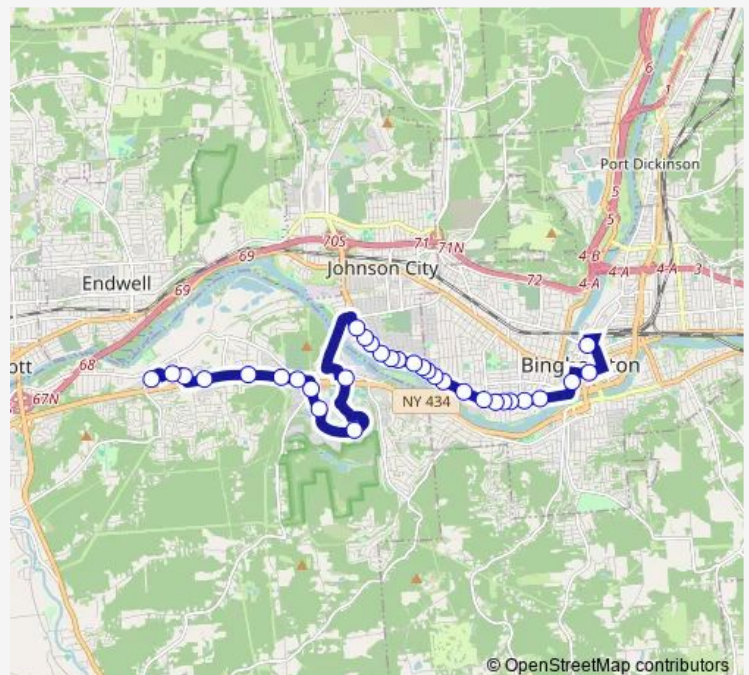

### Route schedule

Town Square Mall/Walmart — BC Junction

Monday 07:35-17:35

Tuesday 07:35-17:35

Wednesday 07:35-17:35

Thursday 07:35-17:35

Friday 07:35-17:35

Saturday —

### Route info

Direction: Town Square Mall/Walmart

Stops: 27

Trip Duration: 0 hour 35 min

© OpenStreetMap contributors

■ 57 — Shoppers Special

BusMaps

Riverside/Campbell

Riverside/Oak

Front/Leroy

Front/Main

Court/Washington

BC Junction

## Direction

BC Junction 57 Shoppers Special — Town Square Mall/Walmart

32 stops

[Open route schedule](#)

BC Junction 57 Shoppers Special

Hawley / Exchange

Washington/Susquehanna

Riverside/Oak