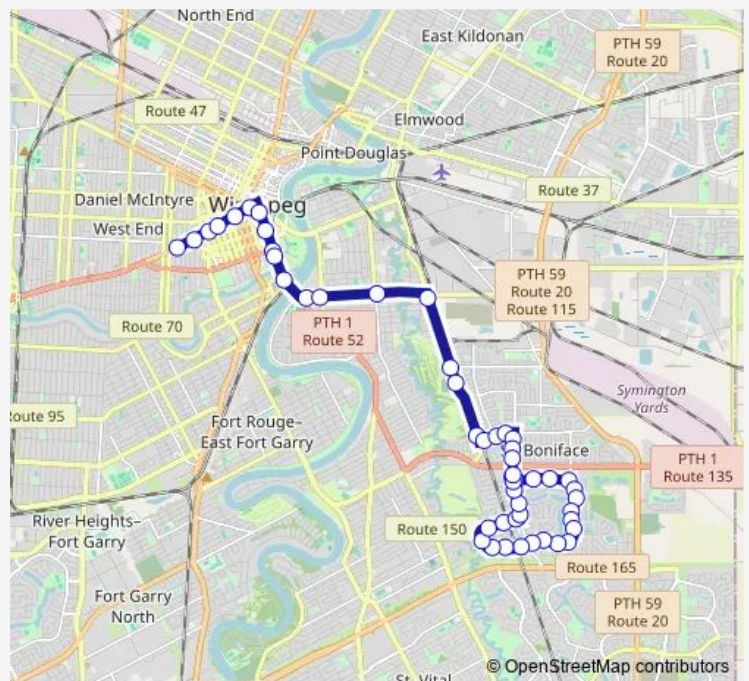

Southbound Lakewood at Meadowbrook

Southbound Lakewood at Brookhaven

Southbound Lakewood at Tahoe

Westbound Willowlake at Lakewood

Westbound Willowlake at Pebble Beach

Westbound Willowlake at Willow Point

Westbound Willowlake at Limetree

Westbound Willowlake at Bluewater

Eastbound Beaverhill at Willowlake

Eastbound Beaverhill at Bluewater

Eastbound Beaverhill at Bromton

Eastbound Beaverhill at St. Hilaire

Eastbound Beaverhill at Lakewood

Eastbound Beaverhill at Collingwood

Eastbound Beaverhill at Driftwood

Eastbound Beaverhill at Baywater

Northbound Beaverhill at Shamrock

Northbound Beaverhill at Seabrook

Northbound Beaverhill at Edgewater

Route schedule

Southbound Lakewood at Southdale Centre — Westbound Portage at Langside

Monday	06:06-08:06
Tuesday	06:06-08:06
Wednesday	06:06-08:06
Thursday	06:06-08:06
Friday	06:06-08:06
Saturday	—
Sunday	—

Route info

Direction: Southbound Lakewood at Southdale Centre

Stops: 54

Trip Duration: 0 hour 44 min