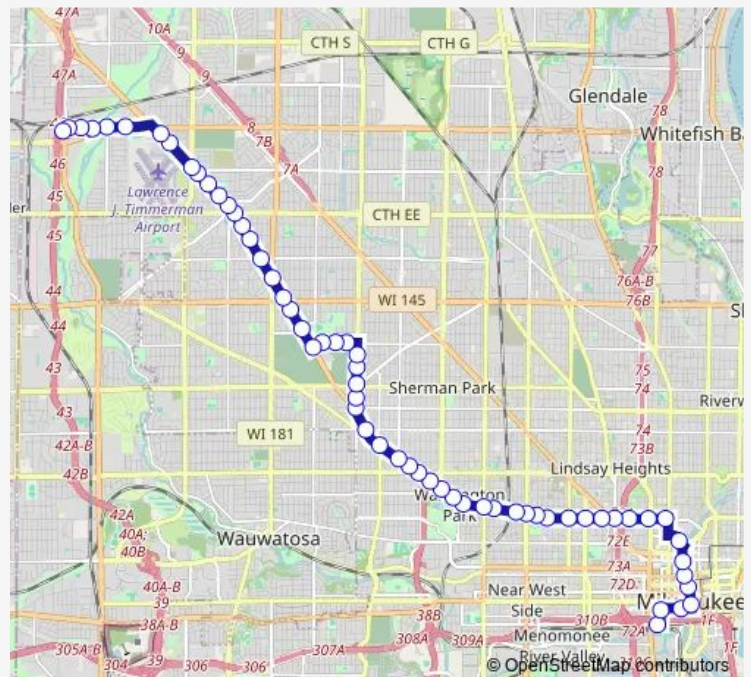

Michigan & Plankinton

Water & Wisconsin

Water & Wells

Water & State

Water & Juneau

Cherry & River Center

Walnut & DR. MLK Drive

Walnut & N6

Lisbon & N29

Lisbon & N33

Lisbon & N35

Route schedule

ST Paul & N5 — Lovers Lane & Silver Spring

Monday	04:53-00:14 ⁺¹
Tuesday	04:53-00:14 ⁺¹
Wednesday	04:53-00:14 ⁺¹
Thursday	04:53-00:14 ⁺¹
Friday	04:53-00:14 ⁺¹
Saturday	05:04-00:15 ⁺¹
Sunday	05:19-23:39

Route info

Direction: ST Paul & N5

Stops: 60

Trip Duration: 0 hour 42 min

■ 57 — Walnut - Appleton

Lisbon & N39

Lisbon & N41

Lisbon & Sherman

Saturday 05:08-23:58

Sunday 05:30-23:58

Route info

Direction: Lovers Lane & Silver Spring

Stops: 62

Trip Duration: 0 hour 42 min

N60 & Philip

N60 & Burleigh