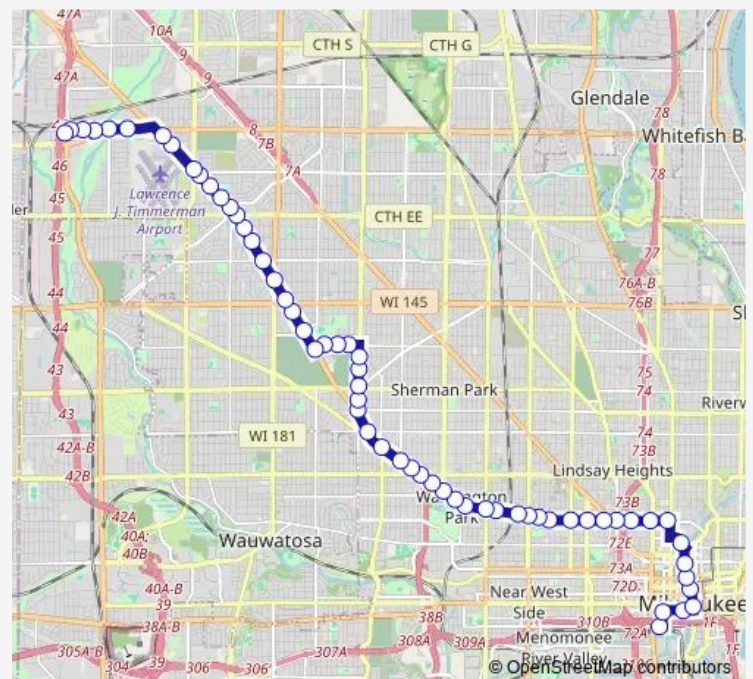

Michigan & Plankinton

Water & Wisconsin

Water & Wells

Water & State

Water & Juneau

Cherry & River Center

Walnut & DR. MLK Drive

Walnut & N6

Lisbon & N29

Lisbon & N33

Lisbon & N35

Route schedule

ST Paul & N5 — Lovers Lane & Silver Spring

Monday	04:53-00:14 ⁺¹
Tuesday	04:53-00:14 ⁺¹
Wednesday	04:53-00:14 ⁺¹
Thursday	04:53-00:14 ⁺¹
Friday	04:53-00:14 ⁺¹
Saturday	05:04-00:15 ⁺¹
Sunday	05:19-23:39

Route info

Direction: ST Paul & N5

Stops: 60

Trip Duration: 0 hour 54 min

■ 57 — Walnut - Appleton

Lisbon & N39

Lisbon & N41

Lisbon & Sherman

Saturday 05:08-23:58

Sunday 05:30-23:58

Route info

Direction: Lovers Lane & Silver Spring

Stops: 62

Trip Duration: 0 hour 51 min

N60 & Philip

N60 & Burleigh