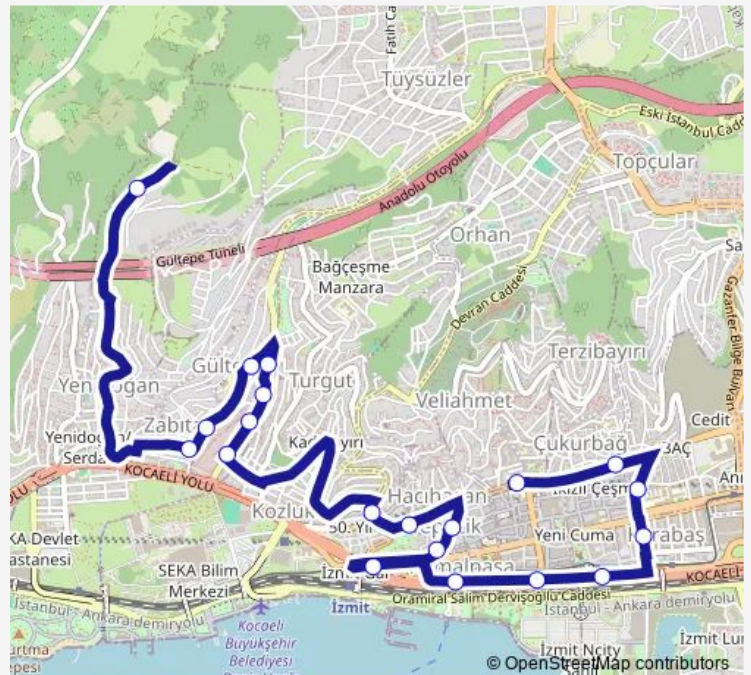

Thursday 07:50-22:25

Friday 07:50-22:25

Saturday 07:50-22:25

Sunday 08:56-22:03

Route info

Direction: İzmit Lisesi

Stops: 13

Trip Duration: 0 hour 10 min

57 — Gültepe-BAÇ Kavşağı

BusMaps

Direction

Yenidoğan SON Durak 1 — İzmit Lisesi

20 stops

[Open route schedule](#)

Yenidoğan SON Durak 1

Hacı Arif Caddesi 1