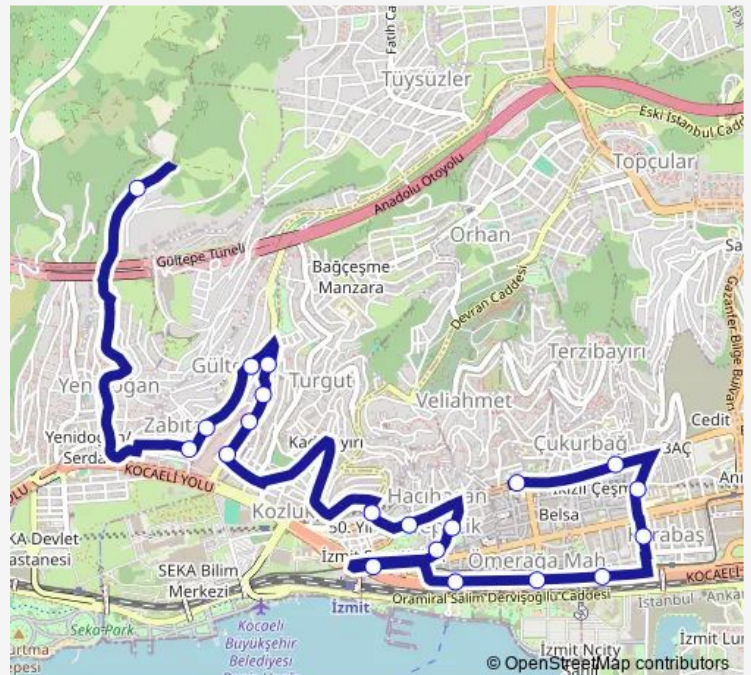

Thursday 07:50-22:25

Friday 07:50-22:25

Saturday 07:50-22:25

Sunday 08:56-22:03

Route info

Direction: İzmit Lisesi

Stops: 13

Trip Duration: 0 hour 10 min

57 — Gültepe-BAÇ Kavşağı

BusMaps

Direction

YENİDOĞAN SON DURAK 1 — İzmit Lisesi

20 stops

[Open route schedule](#)

YENİDOĞAN SON DURAK 1

Hacı Arif Caddesi 1