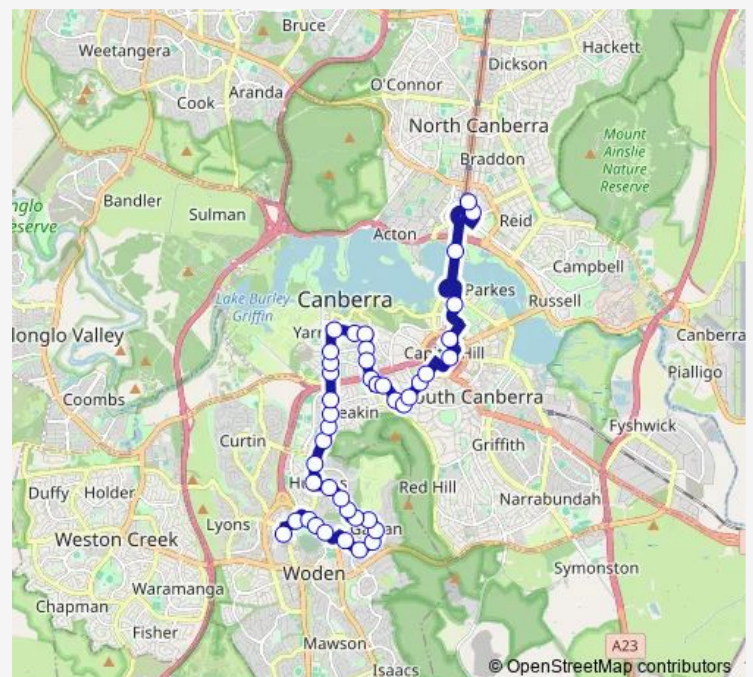

Tuesday 06:00-22:00

Wednesday 06:00-22:00

Thursday 06:00-22:00

Friday 06:00-22:00

Saturday 06:36-22:36

Sunday 07:11-21:11

Route info

Direction: Woden Temporary Interchange Plt 5

Stops: 42

Trip Duration: 0 hour 46 min

57 — Woden to City via Hughes & Yarralumla

Novar St before Weston St

Yarralumla Shops Novar St

Schlich St after Novar St

Schlich St before Musgrave St

Schlich St before Hopetoun Cct

Commonwealth Av opp Regatta Point

Legislative Assembly London Cct

City Interchange Plt 11 Arrivals

Direction

City Interchange Plt 10 — Woden Temporary Interchange Plt 4 Arrive

42 stops

[Open route schedule](#)

Wednesday 06:00-22:00

Thursday 06:00-22:00

Friday 06:00-22:00

Saturday 06:45-22:45

Sunday 08:45-20:45

Route info

Direction: City Interchange Plt 10

Stops: 42