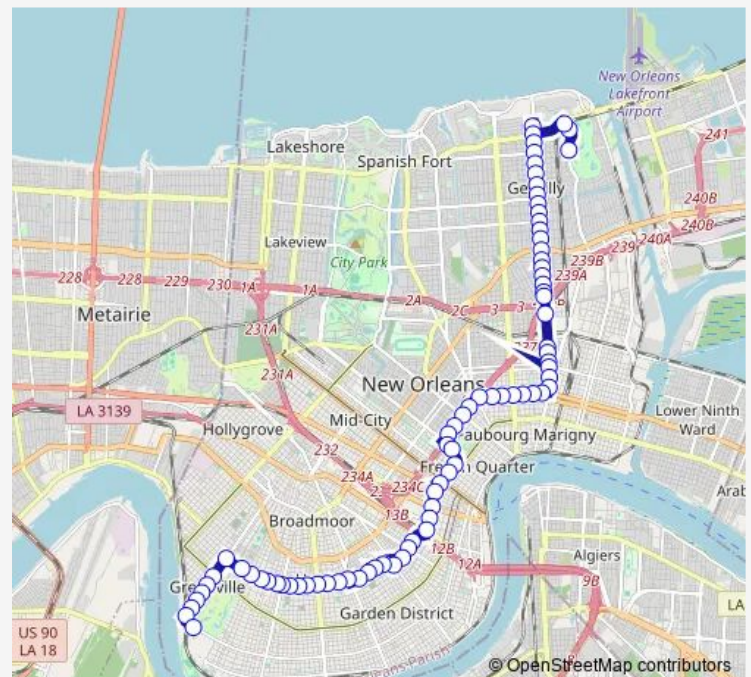

Franklin Ave. at Dreux St.

Franklin Ave. at Selma St.

Franklin Ave. at Mirabeau Ave.

Franklin Ave. at Carnot St.

Franklin Ave. at Lombard St.

Franklin at Gentilly

Franklin Ave. at Jasmine St.

Franklin Ave. at Gladiolus St.

### Route schedule

Press Dr. at Emmett Bashful St. — Audubon Park

Monday 05:00-23:50

Tuesday 05:00-23:50

Wednesday 05:00-23:50

Thursday 05:00-23:50

Friday 05:00-23:50

Saturday 05:00-00:10<sup>+1</sup>

### Route info

Direction: Press Dr. at Emmett Bashful St.

Stops: 80

Trip Duration: 0 hour 53 min

57 — Franklin-Freret

Franklin + Acacia

Franklin Ave. at Elder St.

Franklin Ave. at Sage St.