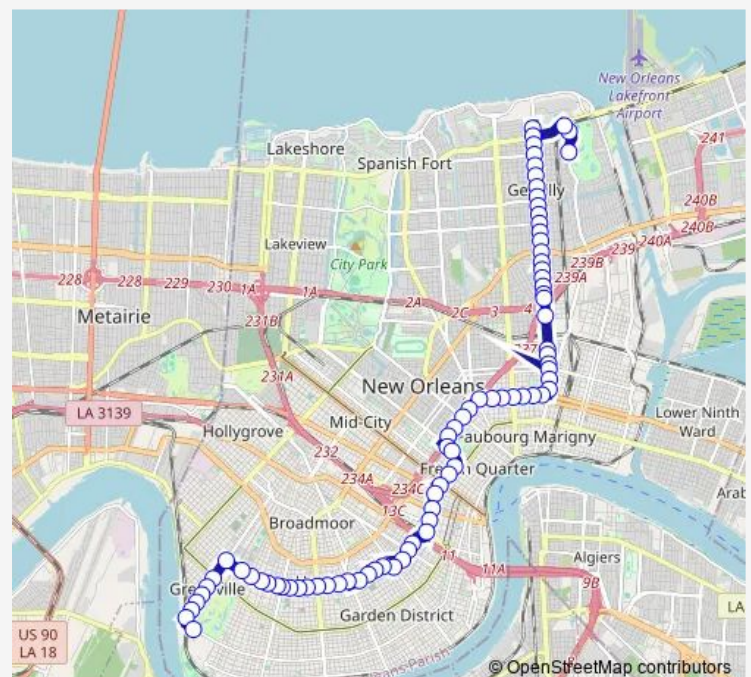

Press Dr. at Leon C Simon Blvd.

LC Simon Dr. at Franklin Ave.

Franklin Ave. at Levee District

Franklin Ave. at LC Simon Dr.

Franklin Ave. at New York St.

Franklin Ave. at Allen Toussaint Blvd

Franklin Ave. at Vienna St.

Franklin at Gentilly

Franklin Ave. at Jasmine St.

Franklin Ave. at Gladiolus St.

Franklin + Lavender

Route schedule

Press Dr. at Emmett Bashful St. — Audubon Park

Monday 05:00-23:50

Tuesday 05:00-23:50

Wednesday 05:00-23:50

Thursday 05:00-23:50

Friday 05:00-23:50

Saturday 05:00-00:10⁺¹

Sunday 05:00-00:10⁺¹

Route info

Direction: Press Dr. at Emmett Bashful St.

Stops: 80

Trip Duration: 0 hour 58 min

57 — Franklin-Freret

Franklin + Acacia

Franklin Ave. at Elder St.

Franklin Ave. at Sage St.

Franklin Ave. at Treasure St.

Franklin Ave. at N. Dorgenois St.

Franklin Ave. at N. Rocheblave St.