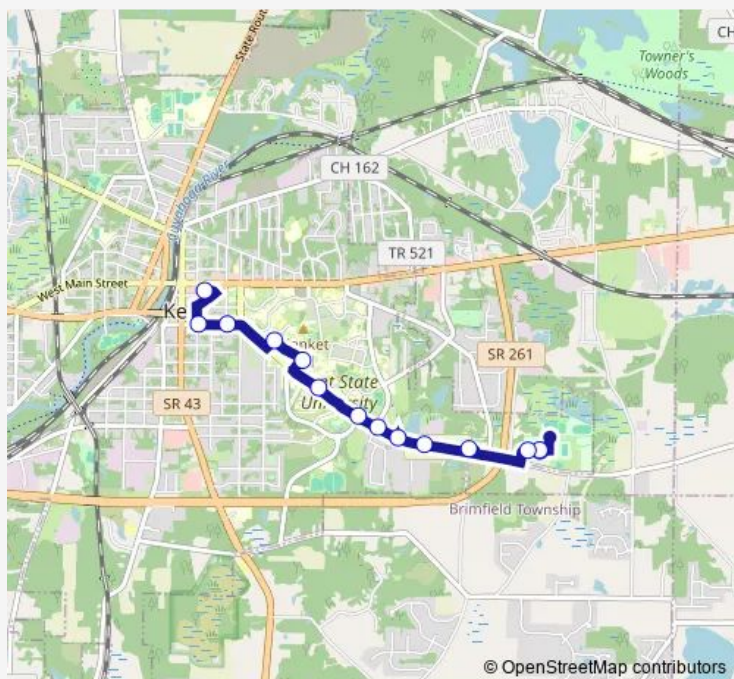

Summit & Willow Wb

Summit & Depeyster Wb

Kent Central Gateway North

Route schedule

DIX Stadium 2 — Kent Central Gateway North

Monday 07:28-17:28

Tuesday 07:28-17:28

Wednesday 07:28-17:28

Thursday 07:28-17:28

Friday 07:28-17:28

Saturday 07:28-17:28

Sunday —

Route info

Direction: DIX Stadium 2

Stops: 13

Trip Duration: 0 hour 17 min

57 — Stadium Loop

Direction

Kent Central Gateway North — DIX Stadium 2

20 stops

[Open route schedule](#)

Kent Central Gateway North

Main & Lincoln Eb

Architecture & ENV Design Sb

DIX Stadium 2

Route schedule

Kent Central Gateway North — DIX Stadium 2

Monday 07:45-17:45

Tuesday 07:45-17:45

Wednesday 07:45-17:45

Thursday 07:45-17:45

Friday 07:45-17:45