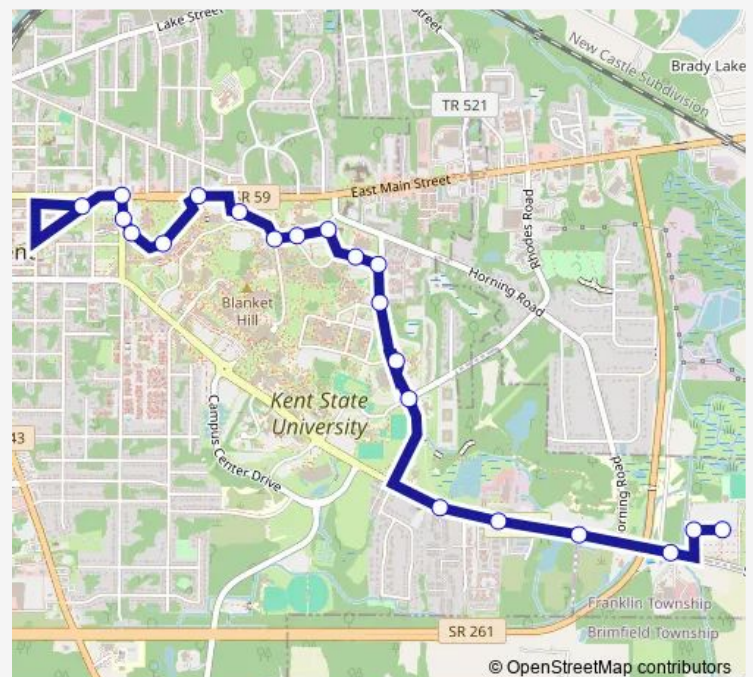

Wednesday 07:45-17:45

Thursday 07:45-17:45

Friday 07:45-17:45

Saturday 07:45-17:45

Sunday —

Route info

Direction: KEN Kent Central Gateway North

Stops: 21

Trip Duration: 0 hour 13 min

57 — Stadium Loop

Direction

KSU DIX Stadium 2 — KEN Kent Central Gateway North

14 stops

[Open route schedule](#)

KSU DIX Stadium 2

KSU DIX Stadium 3

KSU Risman & Bowman Wb

KEN Summit AND Willow Wb

KEN Summit AND Depeyster Wb

KEN Kent Central Gateway North

Route schedule

KSU DIX Stadium 2 — KEN Kent Central Gateway North

Monday 07:28-17:28

Tuesday 07:28-17:28

Wednesday 07:28-17:28

Thursday 07:28-17:28

Friday 07:28-17:28

Saturday 07:28-17:28

Sunday —

Route info

Direction: KSU DIX Stadium 2

Stops: 14