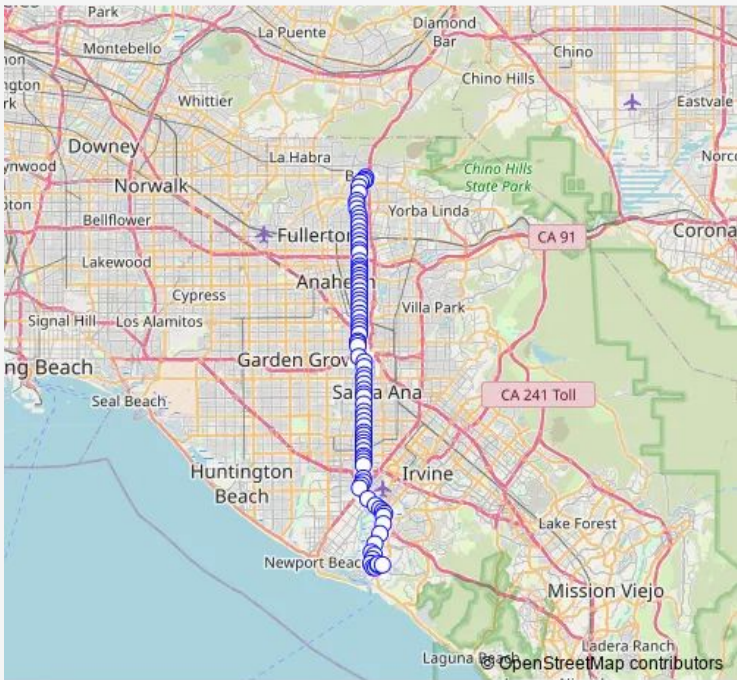

[Go to website](#)

Direction
Anton-Sakioka — State College-Orangethorpe

51 stops

[Open route schedule](#)

- Anton-Sakioka
- Anton-Park Center
- Bristol-Anton
- Bristol-Sunflower
- Bristol-Callen'S Common
- Bristol-Macarthur
- Bristol-Alton
- Bristol-Segerstrom
- Bristol-Hemlock
- Bristol-Central
- Bristol-Warner
- Bristol-Saint Gertrude
- Bristol-Saint Andrew
- Bristol-Edinger
- Bristol-Wilshire
- Bristol-Mcfadden
- Bristol-Bishop
- Bristol-1st
- Bristol-Santa Ana
- Bristol-Civic Center
- BRISTOL-WASHINGTON

Route schedule
Anton-Sakioka — State College-Orangethorpe

Monday	05:33-18:46
Tuesday	05:33-18:46
Wednesday	05:33-18:46
Thursday	05:33-18:46
Friday	05:33-18:46
Saturday	09:38-18:37
Sunday	09:28-20:01

Route info

Direction: Anton-Sakioka

Stops: 51

Trip Duration: 1 hour 14 min

57 — Brea - Newport Beach **BusMaps**

Bristol-17th

Bristol-21st

Bristol-Santa Clara

Memory-Bristol

PLACENTIA-ORANGETHORPE

Direction

Ring-Brea Mall — Newport Trans CTR Dock 3

87 stops

[Open route schedule](#)

Ring-Brea Mall

State College-Brea Mall

State College-Brea Mall