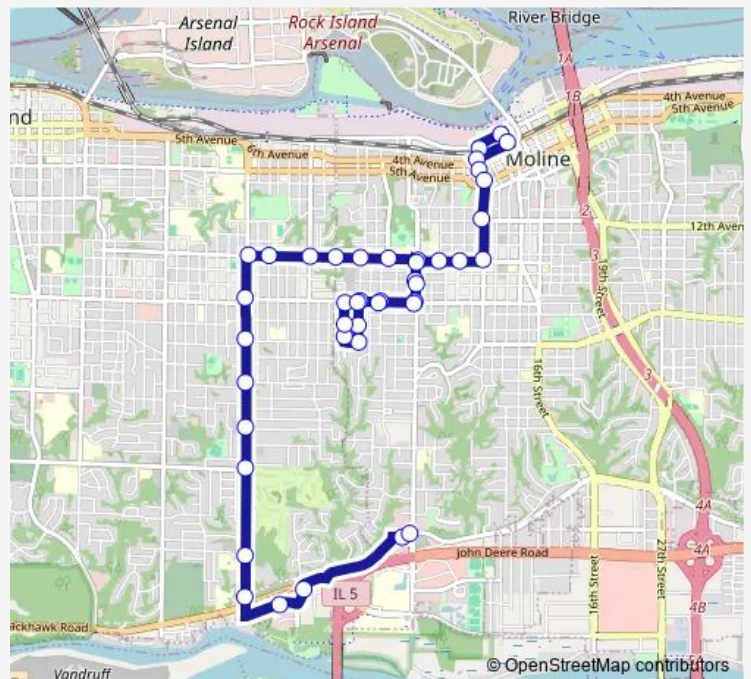

Bus 57

[Go to website](#)

Direction

Centre Station — 7 St & Valley View Dr

42 stops

[Open route schedule](#)

- Centre Station
- 15 St & River Dr
- 15 St & 4 Ave
- 12 St & 4 Ave
- 12 St & 5 Ave Shelter
- 12 St & 6 Ave
- 12 St & 12 Ave
- 12 St & 16 Ave
- Lincoln Irving School
- 9 St & 16 Ave
- 7 St & 16 Ave
- 7 St & 18 Ave
- 7 St & 19 Ave
- 4 St & 19 Ave
- 2 St & 19 Ave
- 2 St & 21 Ave
- 2 St & 23 Ave
- Westwood Terrace Apts
- Cityline Plaza Shelter
- 1 St & 19 Ave
- 2 St & 19 Ave

Route schedule

Centre Station — 7 St & Valley View Dr

Monday	05:15-16:45
Tuesday	05:15-16:45
Wednesday	05:15-16:45
Thursday	05:15-16:45
Friday	05:15-16:45
Saturday	07:45-16:45
Sunday	—

Route info

Direction: Centre Station

Stops: 42

Trip Duration: 0 hour 30 min

4 St & 19 Ave

7 St & 19 Ave

7 St & 18 Ave

7 St & 16 Ave

4 St & 16 Ave

2 St & 16 Ave

Wednesday 05:45-17:15

Thursday 05:45-17:15

Friday 05:45-17:15

Saturday 08:15-17:15

Sunday —

Route info

Direction: 7 St & Valley View Dr

Stops: 40