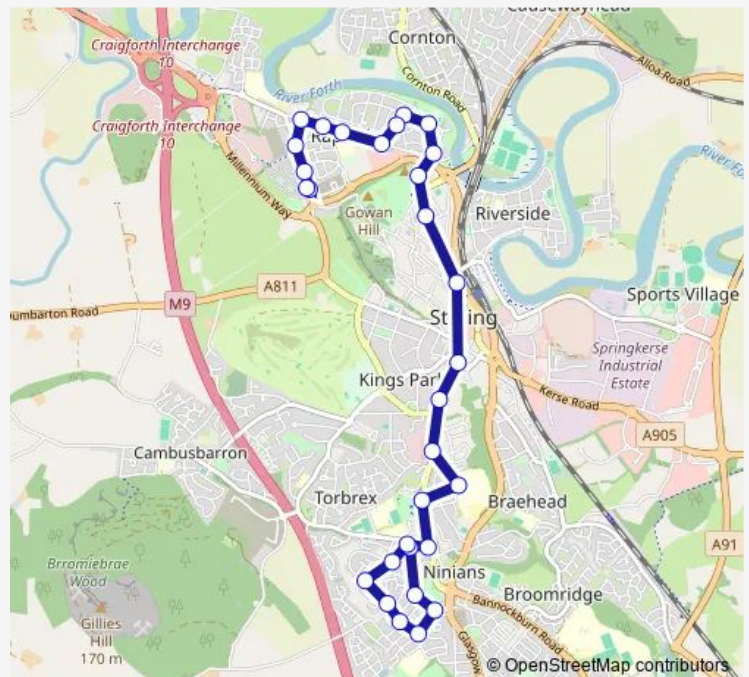

### Route schedule

Weaver Row — Turning Circle

Monday 07:21-22:45

Tuesday 07:21-22:45

Wednesday 07:21-22:45

Thursday 07:21-22:45

Friday 07:21-22:45

Saturday 07:57-22:45

### Route info

Direction: Weaver Row

Stops: 30

Trip Duration: 0 hour 28 min

57

Mcperson Drive

Ivanhoe Place

Raploch Campus

## Route schedule

Turning Circle — Weaver Row

Monday 07:31-22:35

---

Tuesday 07:31-22:35

---

Wednesday 07:31-22:35

---

## Route info

Direction: Turning Circle

Stops: 25

Trip Duration: 0 hour 25 min

57 Bus time schedules and route maps are available in an offline PDF at [busmaps.com](https://busmaps.com). Use the [busmaps.com](https://busmaps.com) website to see live bus times, train schedule or subway schedule, and step-by-step directions for all public transit in Stirling