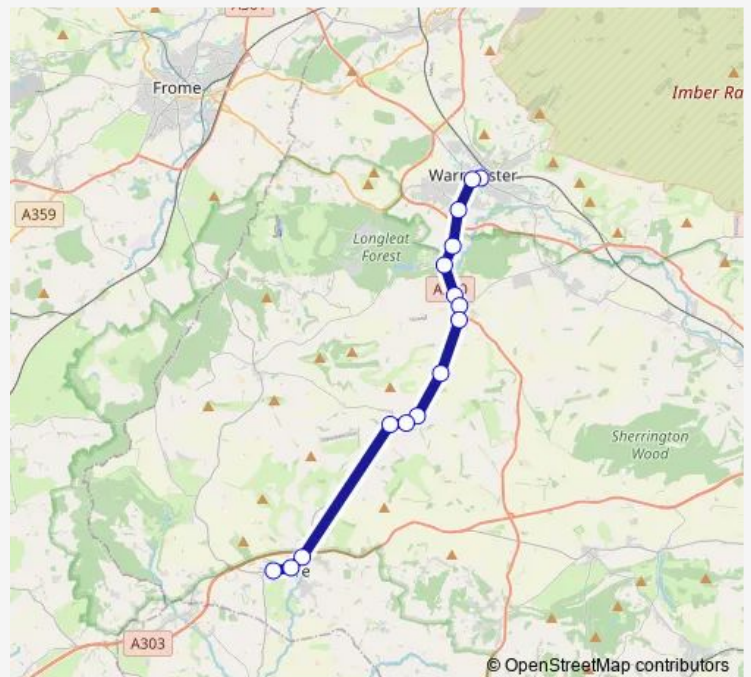

Bus 57 Warminster - Deverills - Warminster

[Go to website](#)

Direction

Market Place — Bramley Hill

15 stops

[Open route schedule](#)

Market Place

Morrisons Store Entrance

Tuesday 10:10-13:20

Wednesday 10:10-13:20

Thursday 10:10-14:05

Friday 10:10-13:20

Saturday —

Sunday —

Route info

Direction: Market Place

Stops: 15

Trip Duration: 0 hour 32 min

57 — Warminster - Deverills - Warminster

Direction

Bramley Hill — Market Place

16 stops

[Open route schedule](#)

Bramley Hill

Route info

Direction: Bramley Hill

Stops: 16

Trip Duration: 0 hour 32 min

57 Bus time schedules and route maps are available in an offline PDF at busmaps.com. Use the busmaps.com website to see live bus times, train schedule or subway schedule, and step-by-step directions for all public transit in Bishopstrow