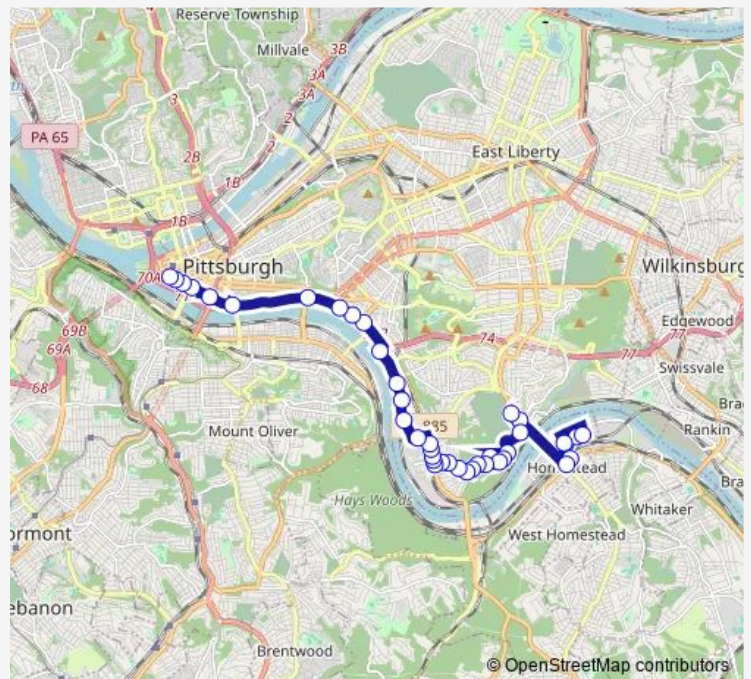

Bus 57 Hazelwood

[Go to website](#)

Direction
 Amity ST + Target Drive — Blvd OF Allies + Stanwix St
 40 stops
[Open route schedule](#)

- Amity ST + Target Drive
- Target DR + Target Perimeter Rd
- Giant Eagle Drive + Drug Store
- Target DR + Target Perimeter Rd
- Amity ST + 8TH Ns
- 8TH AVE + West (HI-Level Bridge)
- Browns Hill RD + Parkview Fs
- Imogene RD + Browns Hill Fs
- IMOGENE RD + DESDEMONA
- Johnson AVE + Naomi
- Johnston AVE + Broadview Fs
- MAIN CIRCLE DR + EMPLOYEE ENTRANCE
- Johnston AVE + Rivermont Fs
- JOHNSTON AVE + #857
- JOHNSTON AVE + ROSELLE FS
- JOHNSTON AVE + #657
- JOHNSTON AVE + #635
- JOHNSTON AVE + MANSION
- JOHNSTON AVE + GLENWOOD
- JOHNSTON AVE + GERTRUDE
- JOHNSTON AVE + SECOND

Route info

Direction: Amity ST + Target Drive
 Stops: 40
 Trip Duration: 0 hour 36 min

■ 57 — Hazelwood

SECOND AVE + ELIZABETH

SECOND AVE + TIPTON

SECOND AVE + GLEN CALADH

SECOND AVE + FLOWERS

HAZELWOOD AVE AT LYTTLE ST

Thursday 05:20-00:19⁺¹

Friday 05:20-23:00

Saturday 06:10-00:13⁺¹

Sunday 06:55-00:19⁺¹

Route info

Direction: Blvd OF Allies + Stanwix St

Stops: 44

Trip Duration: 0 hour 37 min

Target DR + Target Perimeter Rd

Giant Eagle Drive + Drug Store

Waterfront DR + Commonwealth Bank Fs

Drive TO Lowes + Storefront Drive

57 Bus time schedules and route maps are available in an offline PDF at busmaps.com. Use the busmaps.com website to see live bus times, train schedule or subway schedule, and step-by-step directions for all public transit in Pittsburgh