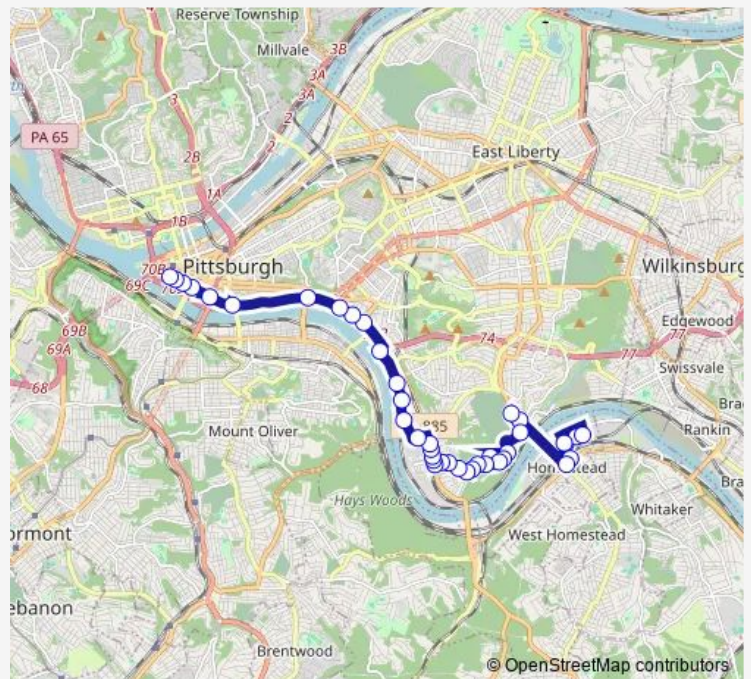

# Bus 57 Hazelwood

[Go to website](#)

**Direction**  
 Amity ST + Target Drive — Blvd OF Allies + Stanwix St  
 40 stops  
[Open route schedule](#)

- Amity ST + Target Drive
- Target DR + Target Perimeter Rd
- Giant Eagle Drive + Drug Store
- Target DR + Target Perimeter Rd
- Amity ST + 8TH Ns
- 8TH AVE + West (HI-Level Bridge)
- Browns Hill RD + Parkview Fs
- Imogene RD + Browns Hill Fs
- Imogene RD + Desdemona
- Johnson AVE + Naomi
- Johnston AVE + Broadview Fs
- Main Circle DR + Employee Entrance
- Johnston AVE + Rivermont Fs
- Johnston AVE + #857
- Johnston AVE + Roselle Fs
- Johnston AVE + #657
- Johnston AVE + #635
- Johnston AVE + Mansion
- Johnston AVE + Glenwood
- Johnston AVE + Gertrude
- Johnston AVE + Second

**Route schedule**

Amity ST + Target Drive — Blvd OF Allies + Stanwix St

Monday	04:48-23:50
Tuesday	04:48-22:28
Wednesday	04:48-22:28
Thursday	04:48-22:28
Friday	04:48-22:28
Saturday	05:40-23:40
Sunday	06:22-23:50

**Route info**

Direction: Amity ST + Target Drive  
 Stops: 40  
 Trip Duration: 0 hour 33 min

■ 57 — Hazelwood

Second AVE + Elizabeth

Second AVE + Tipton

Second AVE + Glen Caladh

Second AVE + Flowers

Hazelwood AVE AT Lytle St

## Route info

Direction: Bldv OF Allies + Stanwix St

Stops: 44

Trip Duration: 0 hour 36 min

Johnston AVE + Winston

Johnston AVE + Mansion St

Johnston AVE + #643

Johnston AVE + #666