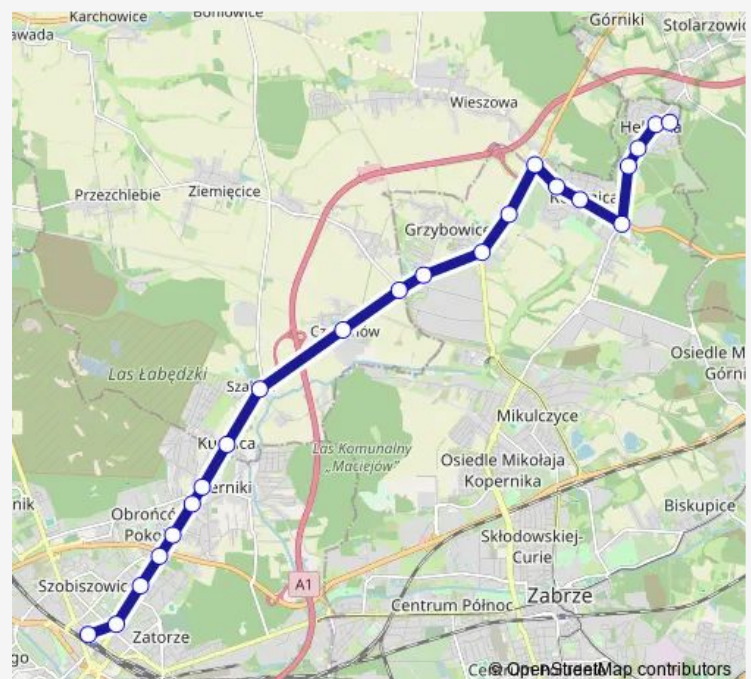

### Route schedule

Helenka Elzab — Gliwice Centrum Przesiadkowe

Monday 08:08-16:08

Tuesday 08:08-16:08

Wednesday 01:30-16:08

Thursday 08:08-16:08

Friday 08:08-16:08

Saturday 01:30

### Route info

Direction: Helenka Elzab

Stops: 22

Trip Duration: 0 hour 33 min