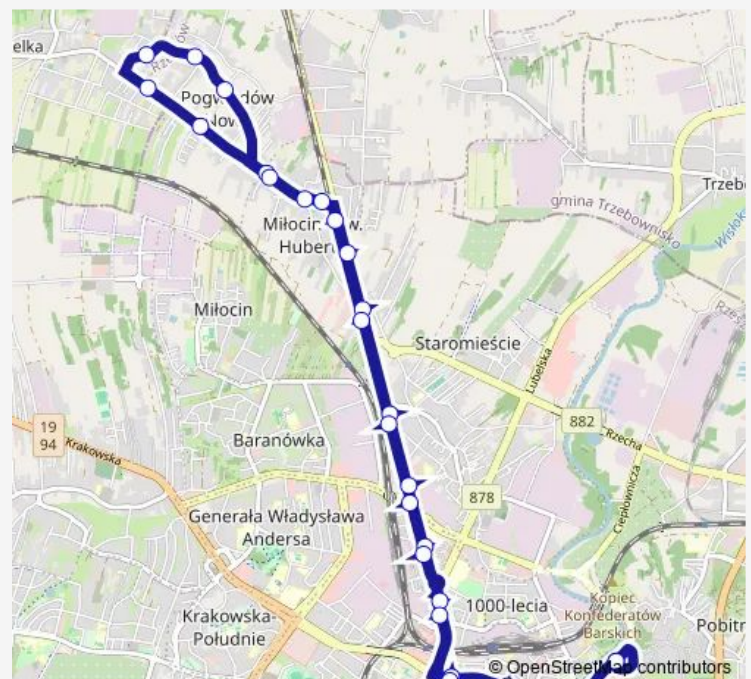

Warszawska / Borowa 07

Route schedule

Dworaka targ 01 — Dworaka targ 01

Monday 05:15-19:59

Tuesday 05:15-19:59

Wednesday 05:15-19:59

Thursday 05:15-19:59

Friday 05:15-19:59

Saturday 06:14-13:42

Sunday 06:19-13:57

Route info

Direction: Dworaka targ 01

Stops: 28

Trip Duration: 0 hour 47 min

Warszawska / Staromiejska 05

Warszawska ZS. Samoch. 03

Warszawska / Wyzwolenia 01

Marszałkowska 01

Piłsudskiego U. Wojewódzki 03

Pl. Wolności 01

Dworaka targ 01

57 Bus time schedules and route maps are available in an offline PDF at busmaps.com. Use the busmaps.com website to see live bus times, train schedule or subway schedule, and step-by-step directions for all public transit in Rzeszow