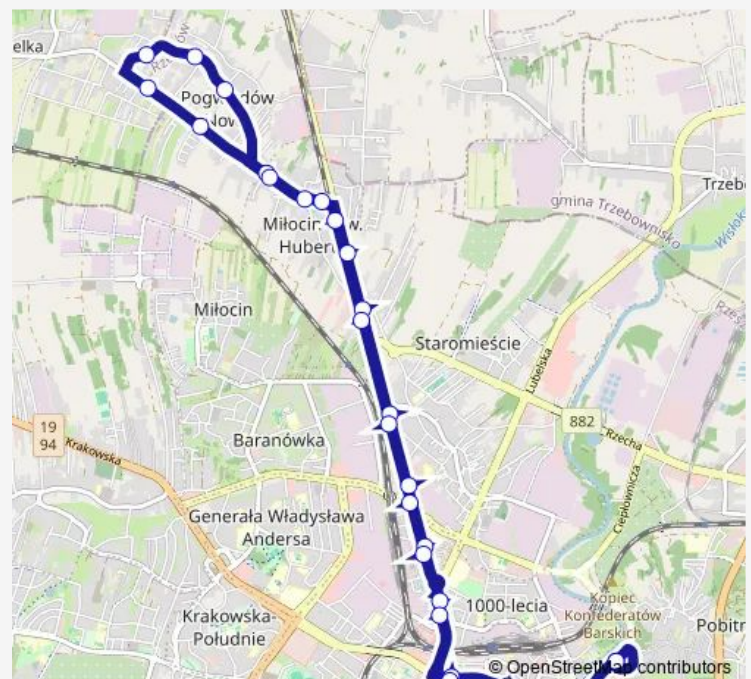

Warszawska / Borowa 07

Route schedule

Dworaka targ 01 — Dworaka targ 01

Monday 05:15-19:59

Tuesday 05:15-19:59

Wednesday 05:15-19:59

Thursday 05:15-19:59

Friday 05:15-19:59

Saturday 06:14-13:42

Sunday 06:19-13:57

Route info

Direction: Dworaka targ 01

Stops: 28

Trip Duration: 0 hour 41 min

Warszawska / Staromiejska 05

Warszawska ZS. Samoch. 03

Warszawska / Wyzwolenia 01

Marszałkowska 01

Piłsudskiego U. Wojewódzki 03

Pl. Wolności 01

Dworaka targ 01

57 Bus time schedules and route maps are available in an offline PDF at busmaps.com. Use the busmaps.com website to see live bus times, train schedule or subway schedule, and step-by-step directions for all public transit in Rzeszow