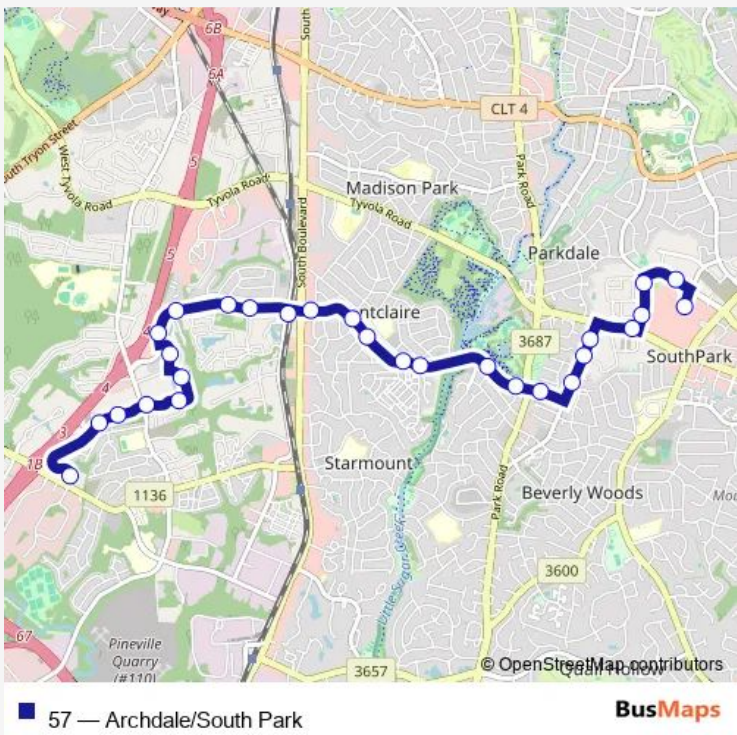

**Bus 57 Archdale/South Park**

[Go to website](#)

**Direction**  
 Southpark Community Transit Center — Forest Point Blvd & Arrowood Rd  
 28 stops  
[Open route schedule](#)

- Southpark Community Transit Center
- Carnegie Blvd @ 6337
- Barclay Downs Dr & Carnegie Blvd
- Barclay Downs Dr & Bulfinch Rd
- Fairview Rd & Barclay Downs Dr
- Park South Dr @ Brighton Senior Center
- Park South Dr & Royal Crest Dr
- Park South Dr & Pine Valley Rd
- Archdale Dr & Park Rd
- Archdale Dr & Telfair Rd
- Archdale Dr & Old Reid Rd
- Archdale Dr & Park Royal Ave
- Archdale Dr & Emerywood Dr
- Archdale Dr & Montpelier Rd
- Archdale Dr & Burnley Rd
- Archdale Dr & South Blvd
- Archdale Station
- Archdale Dr & Montcrest Dr
- Archdale Dr & Ashcrest Dr
- Archdale Dr @ Highland Apts
- Archdale Dr @ 501

**Route schedule**  
 Southpark Community Transit Center — Forest Point Blvd & Arrowood Rd

Monday	07:20-21:37
Tuesday	07:20-21:37
Wednesday	07:20-21:37
Thursday	07:20-21:37
Friday	07:20-21:37
Saturday	07:20-20:36
Sunday	07:20-20:25

**Route info**  
 Direction: Southpark Community Transit Center  
 Stops: 28  
 Trip Duration: 0 hour 28 min

High Meadow Ln @ Tree Top Apts

Farmhurst Dr @ The Landings Apts

Farmhurst Dr & Fairgreen Dr

Farmhurst Dr & Nations Ford Rd

## Route schedule

Forest Point Blvd & Arrowood Rd — Southpark- Wheel-chair Accessible

Monday 07:48-21:05

Tuesday 07:50-21:05

Wednesday 07:48-21:05

Thursday 07:50-21:05

Friday 07:50-21:05

Saturday 07:48-20:07